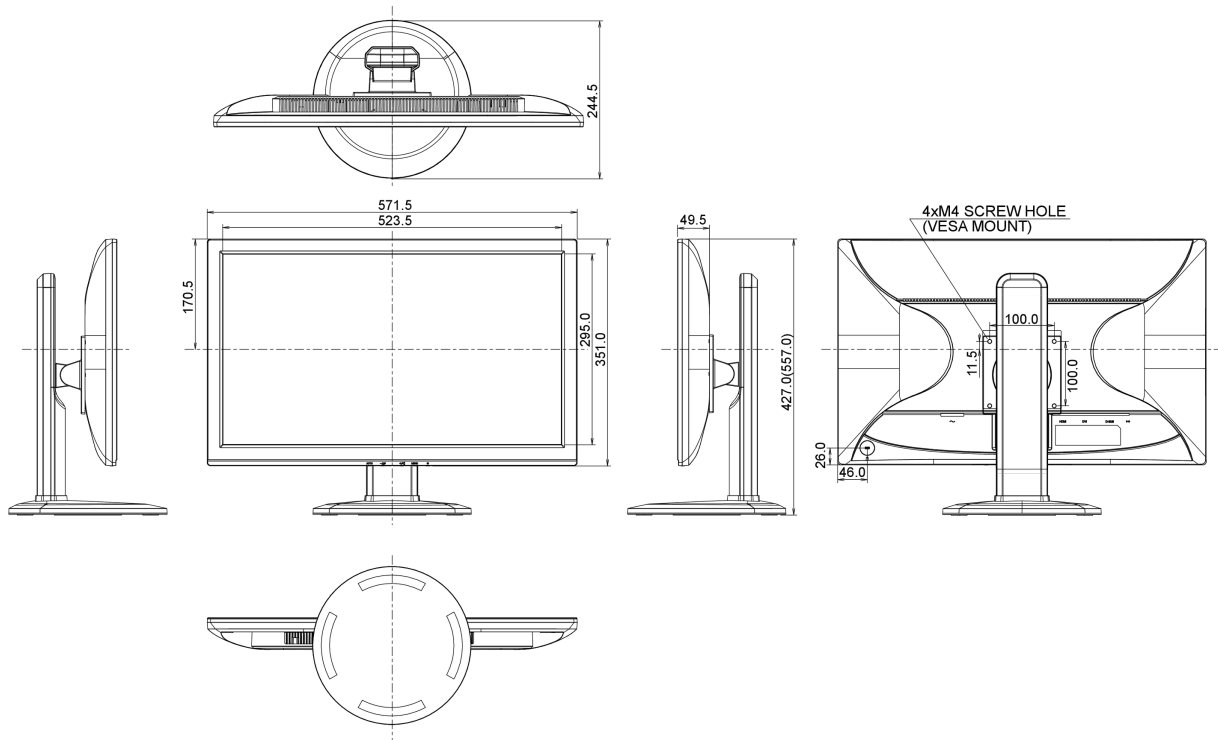

04 MECHANICAL

Display position adjustments	height, pivot (rotation), swivel, tilt
Height adjustment	130mm
Rotation (PIVOT function)	90°
Swivel stand	320°; 160° left; 160° right
Tilt angle	22° up; 5° down
VESA mounting	100 x 100mm

REACH SVHC above 0.1%: Lead

08 DIMENSIONS / WEIGHT

Product dimensions W x H x D 571.5 x 427 (557) x 244.5mm

Weight (without box) 6.1kg

All trademarks and registered trademarks acknowledged. E & O E. Specification subject to change without notice. All LCD's comply with ISO-9241-307:2008 in connection with pixel defects.