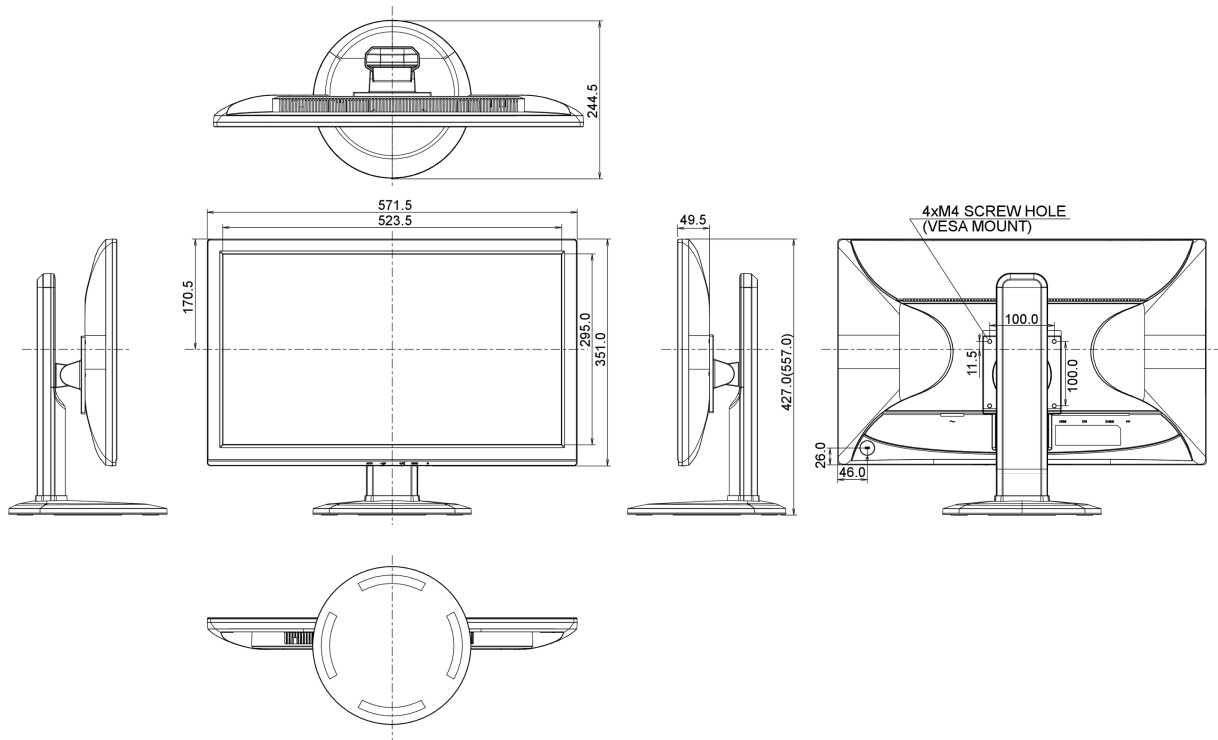

## 04 MECHANICAL

Display position adjustments	height, pivot (rotation), swivel, tilt
Height adjustment	130mm
Rotation (PIVOT function)	90°
Swivel stand	320°; 160° left; 160° right
Tilt angle	22° up; 5° down
VESA mounting	100 x 100mm

## 08 DIMENSIONS / WEIGHT

**Product dimensions W x H x D** 571.5 x 427 (557) x 244.5mm

**Weight (without box)** 6.1kg

All trademarks and registered trademarks acknowledged. E & O E. Specification subject to change without notice. All LCD's comply with ISO-9241-307:2008 in connection with pixel defects.