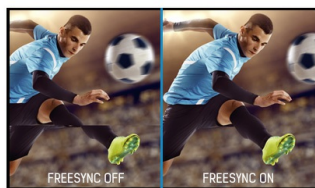

High-end 27” WQHD monitor supporting FreeSync™ technology and 1ms response time

The ProLite B2783QSU is an excellent 27” WQHD LED-backlit monitor bringing the world of Business and Gaming together. The monitor offers accurate and consistent colour reproduction with wide viewing angles and a sharp high resolution 2560x1440 panel. Its ergonomic stand offers 13cm height adjustment with pivot and swivel, making this screen suitable for a wide range of applications and environments where workplace flexibility and ergonomics are key factors. This monitor supports FreeSync™ technology, offering gamers the chance to experience fluid and fracture free gaming. Triple input (DVI/HDMI/DisplayPort) and a USB HUB ensure compatibility with your desktop PC or Notebook.

FreeSync™ Technology

Blue light reducer

As we all know looking at a monitor screen for several hours per day, especially from a closer distance, causes eye fatigue. This effect is much stronger with computer screens than with TV equipment. One of the factors responsible for this phenomenon is the blue light emitted by the screen. Therefore reducing the amount of blue light ultimately allows our eyes to feel less tired while working long hours with a computer screen. We achieved it by adjusting the monitor’s brightness and color temperature through a new feature called “Blue light reduction” easily accessible through the monitor’s OSD menu.

01 DISPLAY CHARACTERISTICS

Diagonal	27", 68.5cm
Panel	TN LED, matte finish
Native resolution	2560 x 1440 (3.7 megapixel)
Aspect ratio	16:9
Panel brightness	350 cd/m ²
Static contrast	1000:1
Advanced contrast	12M:1
Response time (GTG)	1ms
Viewing zone	horizontal/vertical: 170°/160°, right/left: 85°/85°, up/down: 80°/80°
Viewing zone CR>5	horizontal/vertical: 176°/170°, right/left: 88°/88°, up/down: 85°/85°
Colour support	16.7mIn (sRGB: 99%; NTSC: 72%)
Horizontal Sync	30 - 90kHz
Viewable area W x H	596.7 x 335.7mm, 23.5 x 13.2"
Pixel pitch	0.233mm
Colour	matte