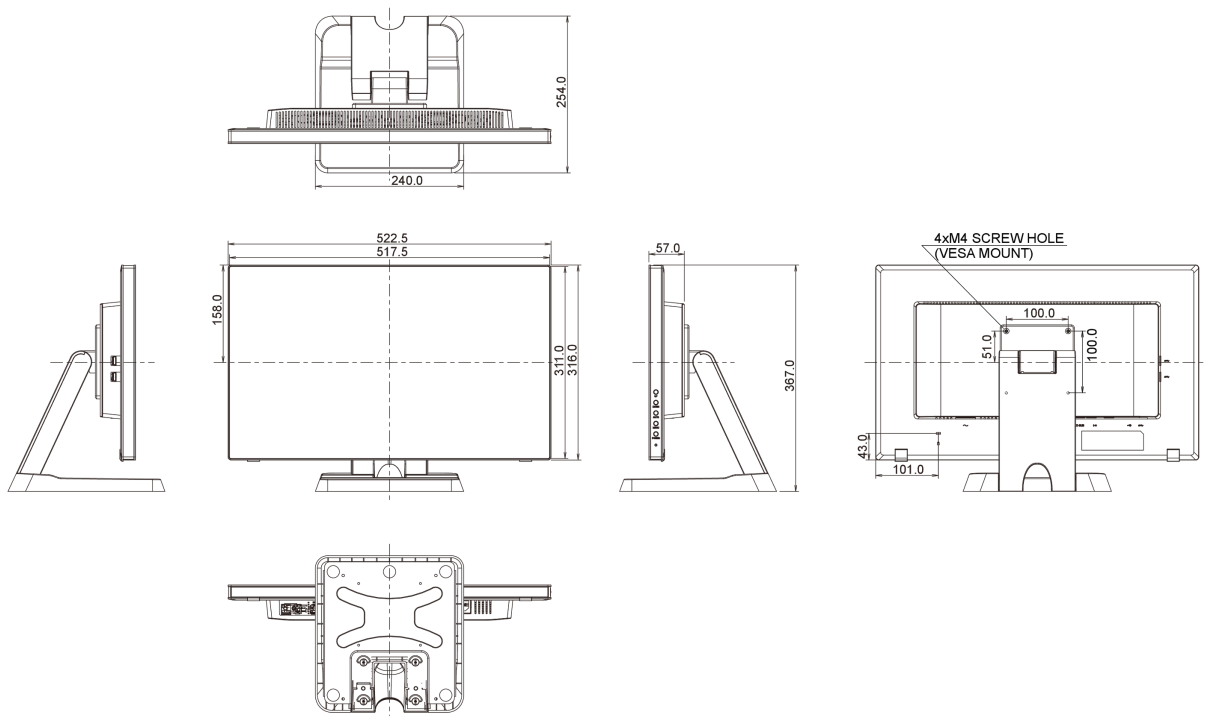

10 MÉRETEK / SÚLY

Termék méretei Sz x H x M

522.5 x 367 x 254mm

Súly (doboz nélkül)

5.8kg

EAN kód

4948570114023

All trademarks and registered trademarks acknowledged. E & O E. Specification subject to change without notice. All LCD's comply with ISO-9241-307:2008 in connection with pixel defects.