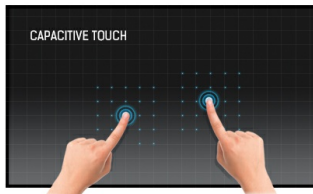

22" 10 point touch monitor with edge-to-edge glass and AMVA panel

With its Full HD (1920x1080) resolution and accurate Projective Capacitive 10 point touch technology, the ProLite T2236MSC delivers seamless and accurate touch response. The AMVA panel technology guarantees high performance with excellent colour reproduction and high contrast, making it an excellent choice for a vast array of demanding interactive applications. The flexible stand can be positioned at several angles creating a comfortable and ergonomic user experience.