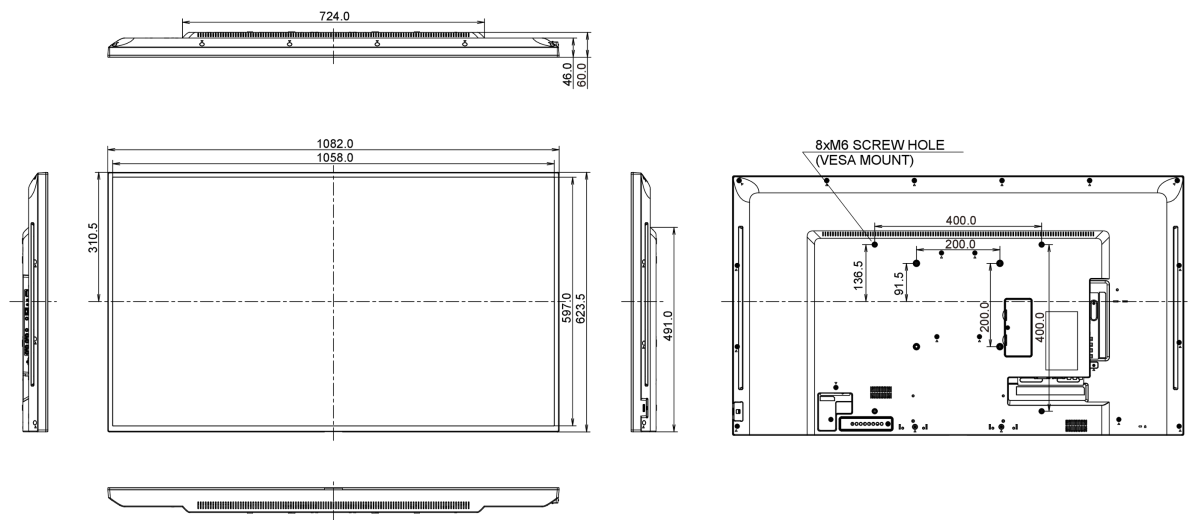

## 09 DIMENSIONS / WEIGHT

Product dimensions W x H x D	1082 x 623.5 x 61mm
Weight (without box)	11.5kg
EAN code	4948570114191

*All trademarks and registered trademarks acknowledged. E & O E. Specification subject to change without notice. All LCD's comply with ISO-9241-307:2008 in connection with pixel defects.*