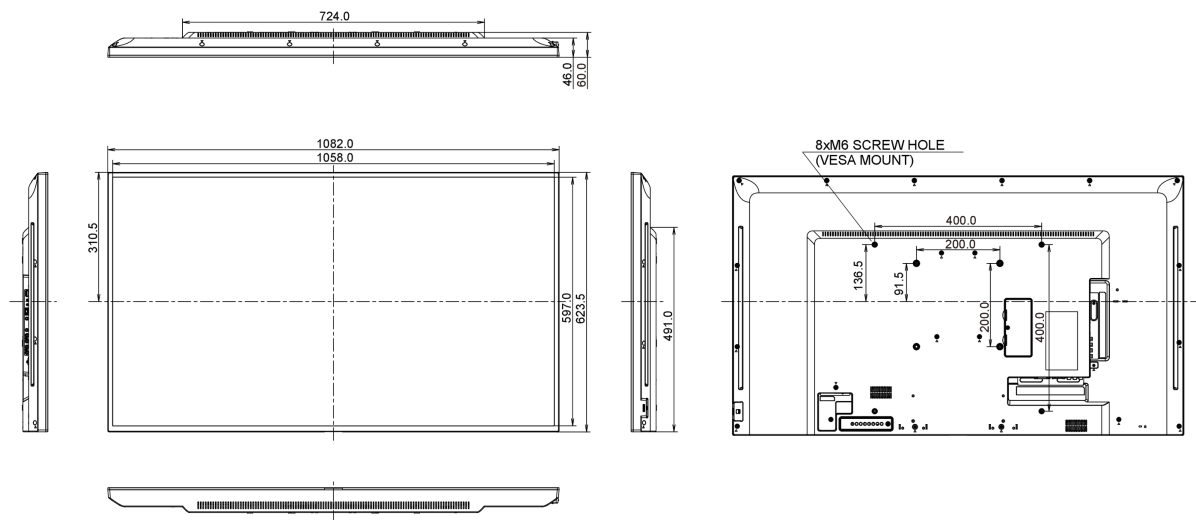

## 09 DIMENSIONES / PESO

Producto dimensiones W x H x D

1082 x 623.5 x 61mm

Peso (sin caja)

11.5kg

Código EAN

4948570114191

*All trademarks and registered trademarks acknowledged. E & O E. Specification subject to change without notice. All LCD's comply with ISO-9241-307:2008 in connection with pixel defects.*