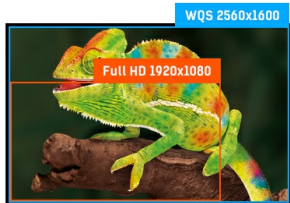

30" AH-IPS LED-backlit screen capable of displaying 109% AdobeRGB, 146% sRGB and 104% NTSC colours

The high colour gamut iiyama XB3070WQS is the perfect choice for graphic and web-design. It features WQS (2560 x 1600) resolution offering huge workspace allowing users to display and manipulate multiple applications at the same time. The AH-IPS matrix guarantees high performance with accurate and consistent colour reproduction, wide viewing angles and a fast response time. Optimal viewing comfort is guaranteed by the height adjustable stand.

01 CARATTERISTICHE DISPLAY

Diagonale	30", 75.6cm
Pannello	AH-IPS LED, finitura opaca
Risoluzione nativa	2560 x 1600 (4.1 megapixel WQS)
Format	16:10
Luminosità	350 cd/m ²
Contrasto statico	1 000:1
Contrasto avanzato	5M:1
Tempo di risposta (GTG)	5ms
Angolo di visione	orizzontale/verticale: 178°/178°, sinistra/destro 89°/89°, alto/giù: 89°/89°
Supporta colore	16.7mIn (AdobeRGB: 109%, sRGB: 146%, 104% (NTSC))
Siincronizzazione orizzontale	24 - 80kHz
Angolo di visione L x H	641.3 x 400.8mm, 25.2 x 15.8"
Pixel pitch	0.251mm
Color	opaca