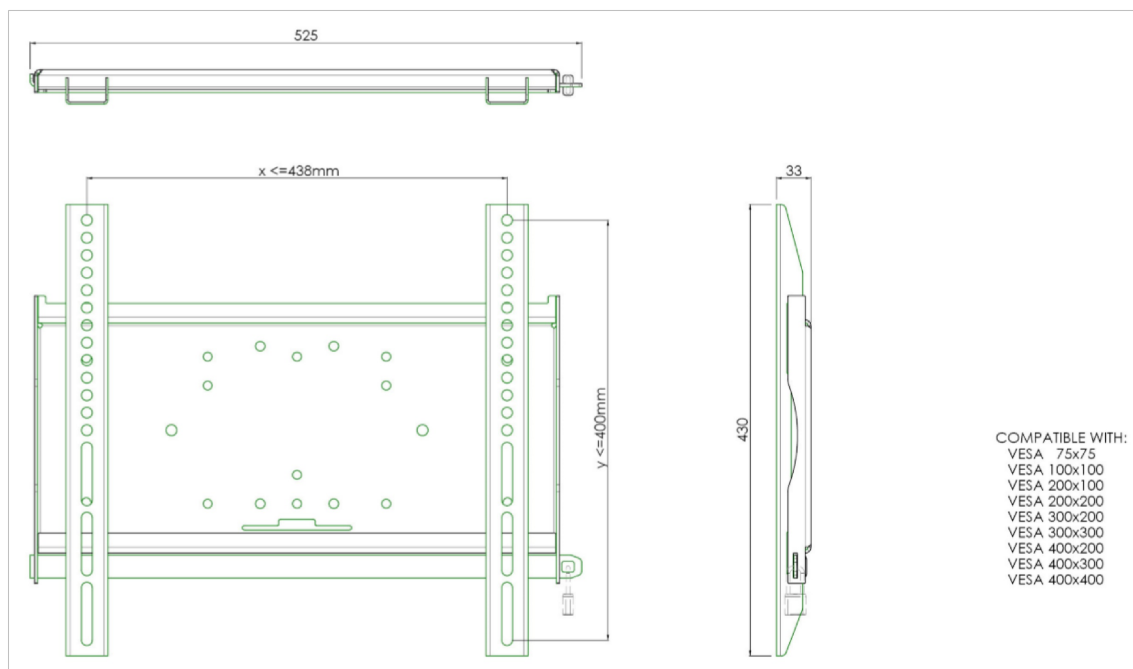

Universal wall mount, max 438x400mm. 125kg

All universal wall mounts are VESA compatible. Besides wall mounting, all our wall mounts can be used for ceiling mounting in combination with a tube set and for floor mounting (using coupling bolts) together with a stand. The mounts include fastening material to secure the mount to the display. Furthermore they include a safety bar or fixation, offering you protection from theft; a padlock is to be added separately.

01 DIMENSIONS / WEIGHT

EAN code

4948570031467

All trademarks and registered trademarks acknowledged. E & O E. Specification subject to change without notice. All LCD's comply with ISO-9241-307:2008 in connection with pixel defects.