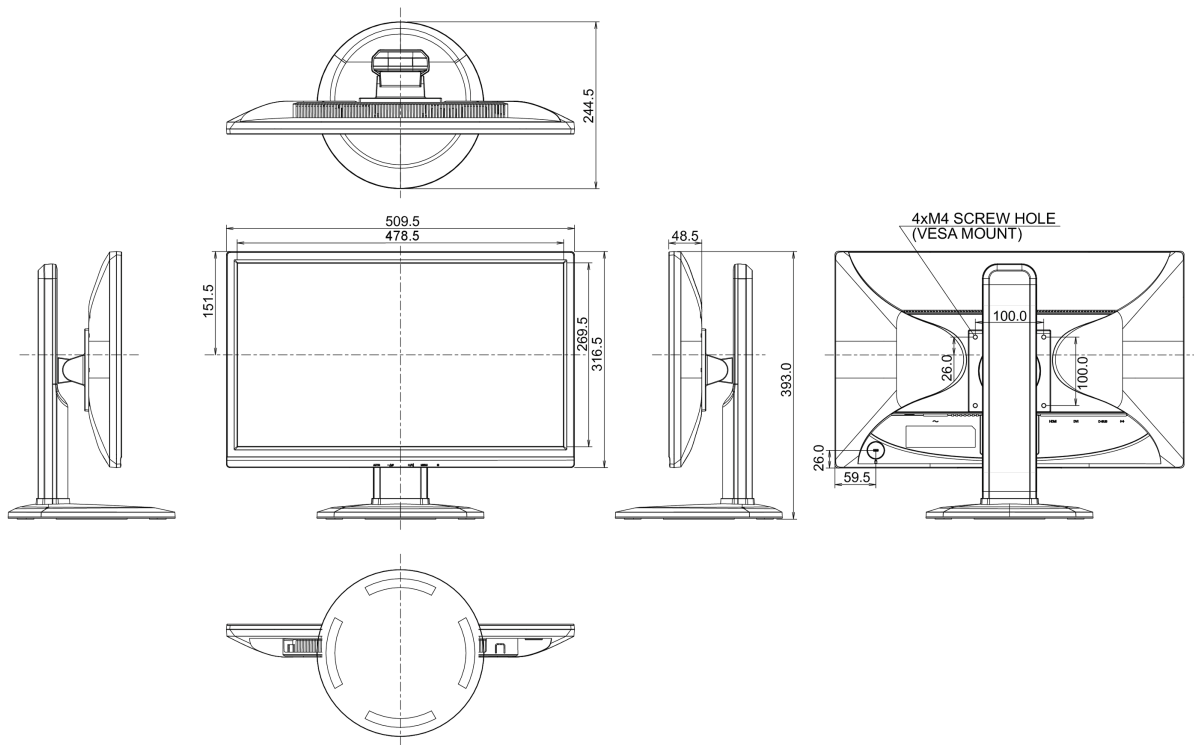

01 DISPLAY CHARACTERISTICS

| | |
|---------------------|---|
| Diagonal | 21.5", 54.7cm |
| Panel | TN LED, matte finish |
| Native resolution | 1920 x 1080 (2.1 megapixel Full HD) |
| Aspect ratio | 16:9 |
| Panel brightness | 250 cd/m ² |
| Static contrast | 1000:1 |
| Advanced contrast | 12M:1 |
| Response time (GTG) | 5ms |
| Viewing zone | horizontal/vertical: 160°/160°, right/left: 80°/80°, up/down: 80°/80° |
| Viewing zone CR>5 | horizontal/vertical: 178°/170°, right/left: 89°/89°, up/down: 85°/85° |
| Colour support | 16.7mIn (sRGB: 99%; NTSC: 72%) |
| Horizontal Sync | 24 - 83kHz |
| Viewable area W x H | 476.64 x 268.11mm, 18.8 x 10.6" |
| Pixel pitch | 0.2482mm |
| Colour | matte, white |

04 MECHANICAL

| | |
|------------------------------|--|
| Display position adjustments | height, pivot (rotation), swivel, tilt |
| Height adjustment | 130mm |
| Rotation (PIVOT function) | 90° |
| Swivel stand | 320°; 160° left; 160° right |
| Tilt angle | 22° up; 5° down |
| VESA mounting | 100 x 100mm |

REACH SVHC above 0.1%: Lead

08 DIMENSIONS / WEIGHT

Product dimensions W x H x D 509.5 x 393 (523) x 244.5mm

Weight (without box) 5.2kg

EAN code 4948570111718

All trademarks and registered trademarks acknowledged. E & O E. Specification subject to change without notice. All LCD's comply with ISO-9241-307:2008 in connection with pixel defects.