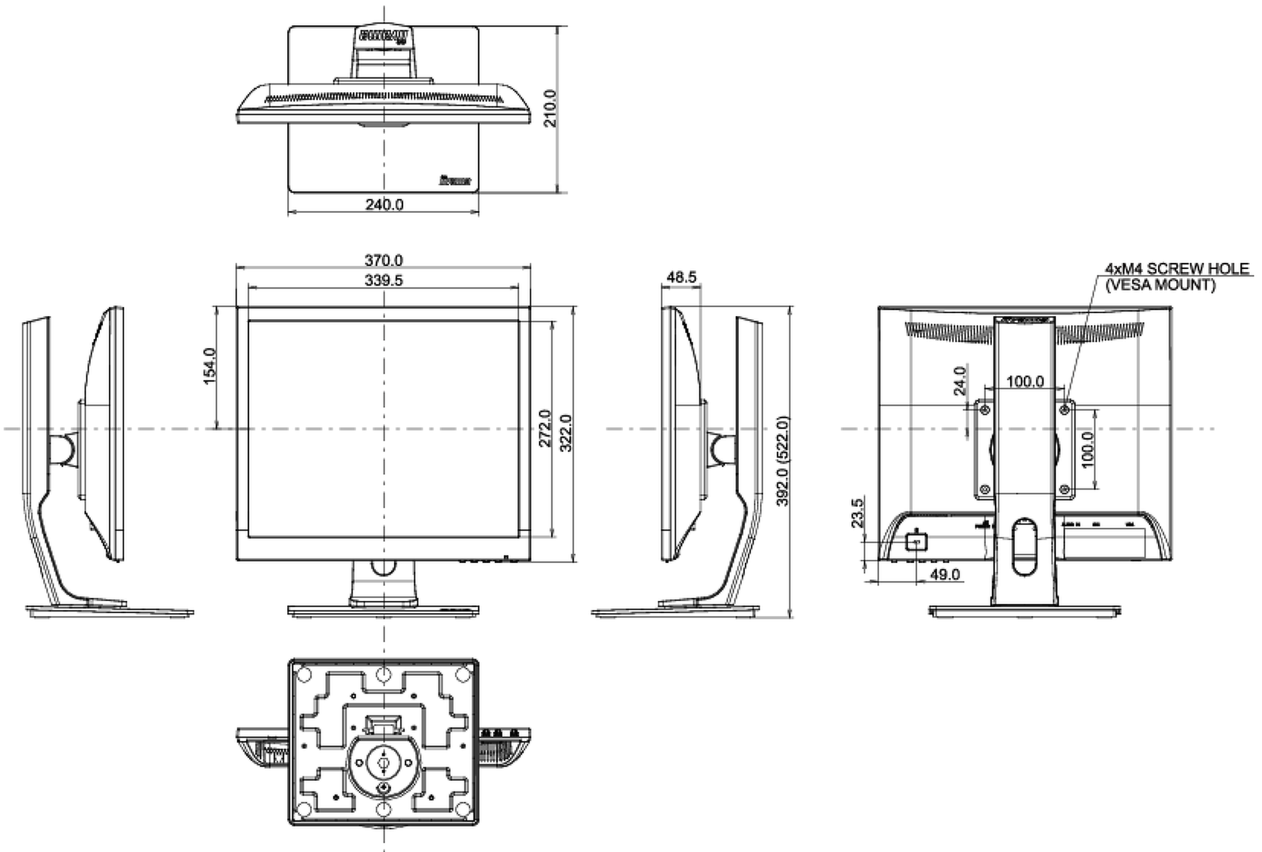

Propisi

CE, TÜV-Bauart, RoHS podrška, ErP, WEEE, REACH

Klasa energetske efikasnosti (Regulation (EU) 2017/1369)

E

REACH SVHC

iznad 0.1%: Olova

08 DIMENZIJE / TEŽINA

Dimenzije proizvoda Š x V x D

370 x 392 (522) x 210mm

Težina (bez kutije)

4.4kg

EAN kod

4948570113026

All trademarks and registered trademarks acknowledged. E & O E. Specification subject to change without notice. All LCD's comply with ISO-9241-307:2008 in connection with pixel defects.