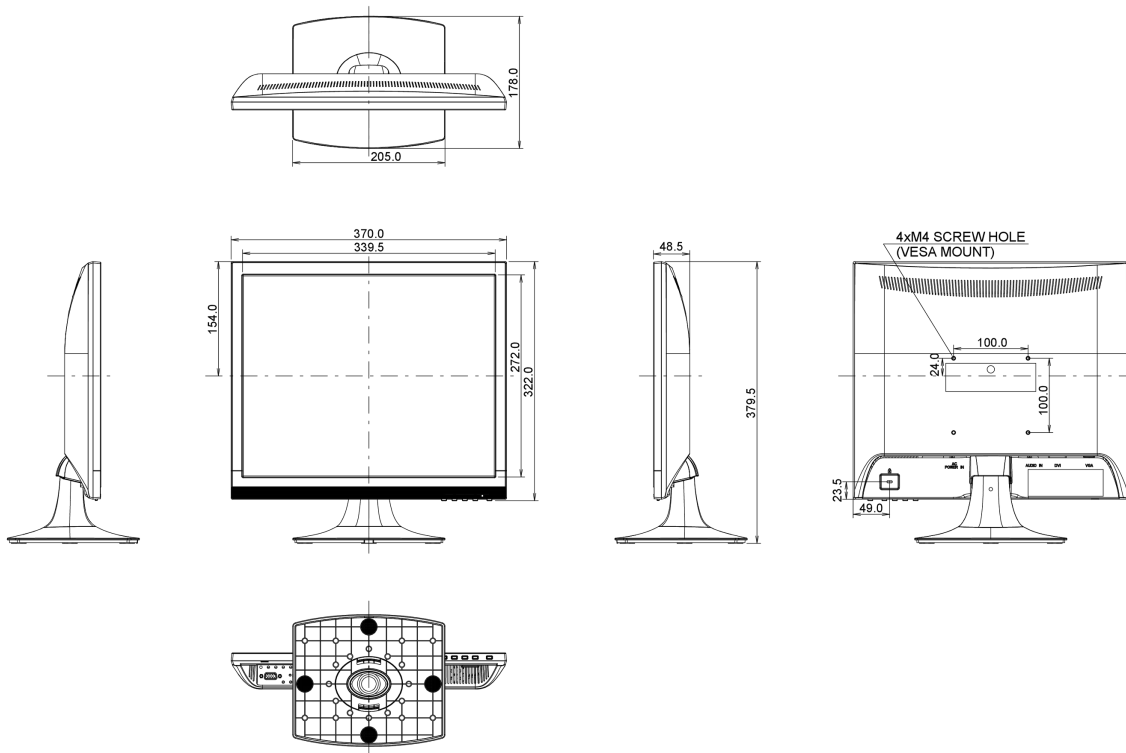

## 08 MÉRETEK / SÚLY

Termék méretei Sz x H x M

370 x 379.5 x 178mm

Súly (doboz nélkül)

2.6kg

EAN kód

4948570113002

All trademarks and registered trademarks acknowledged. E & O E. Specification subject to change without notice. All LCD's comply with ISO-9241-307:2008 in connection with pixel defects.