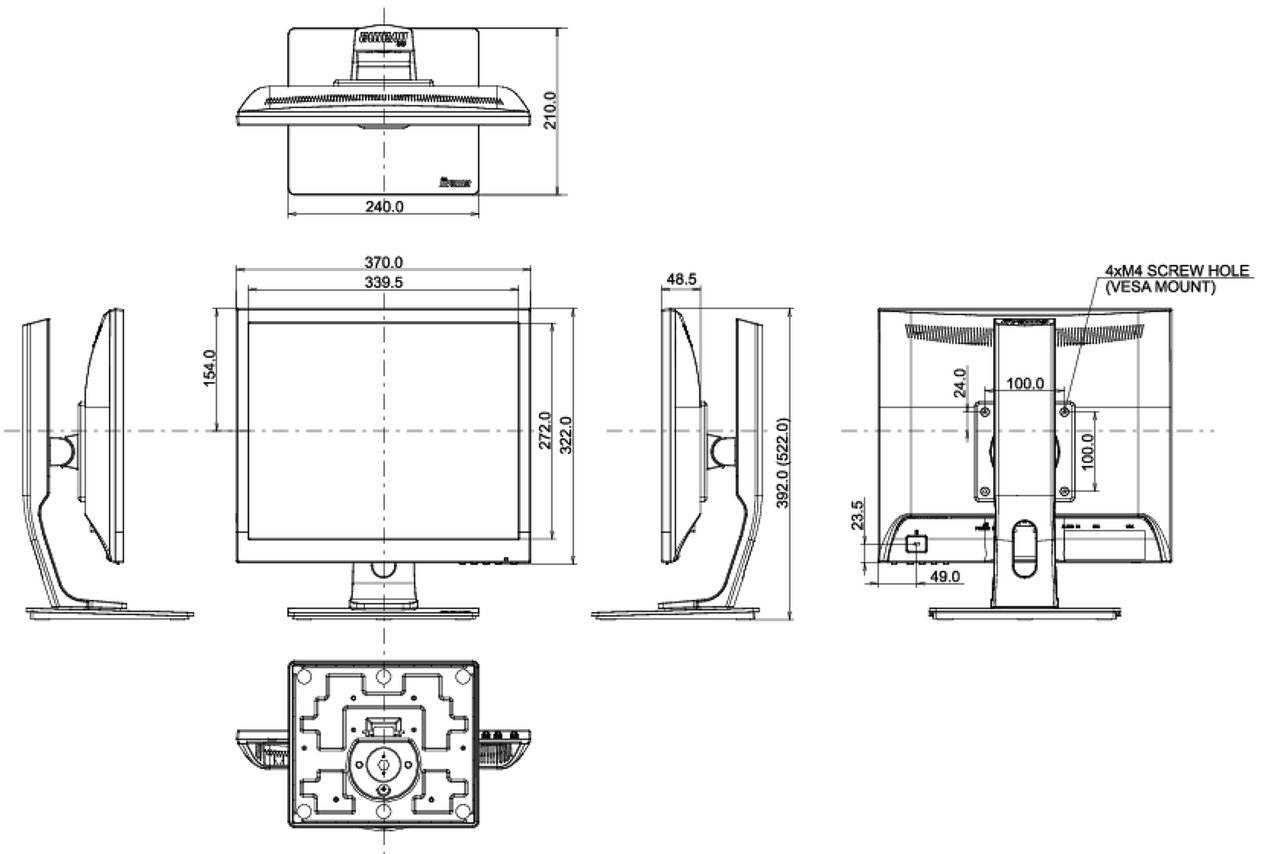

Propisi

CE, TÜV-Bauart, RoHS podrška, ErP, WEEE, REACH

Klasa energetske efikasnosti (Regulation (EU) 2017/1369)

E

REACH SVHC

iznad 0.1%: Olova

08 DIMENZIJE / TEŽINA

Dimenzije proizvoda Š x V x D

370 x 392 (522) x 210mm

Težina (bez kutije)

4.4kg

EAN kod

4948570113019

All trademarks and registered trademarks acknowledged. E & O E. Specification subject to change without notice. All LCD's comply with ISO-9241-307:2008 in connection with pixel defects.