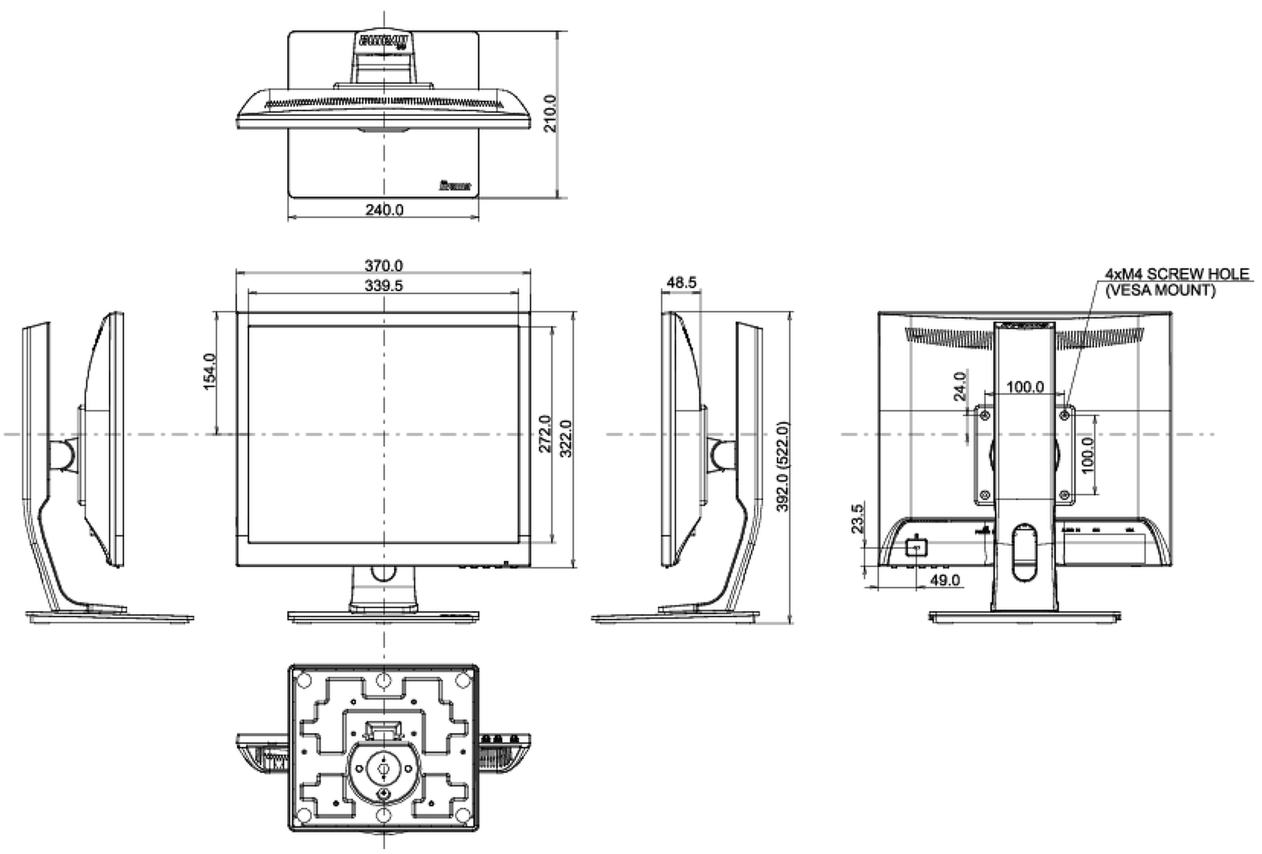

Termék méretei Sz x H x M

370 x 392 (522) x 210mm

Súly (doboz nélkül)

4.4kg

EAN kód

4948570113019

All trademarks and registered trademarks acknowledged. E & O E. Specification subject to change without notice. All LCD's comply with ISO-9241-307:2008 in connection with pixel defects.