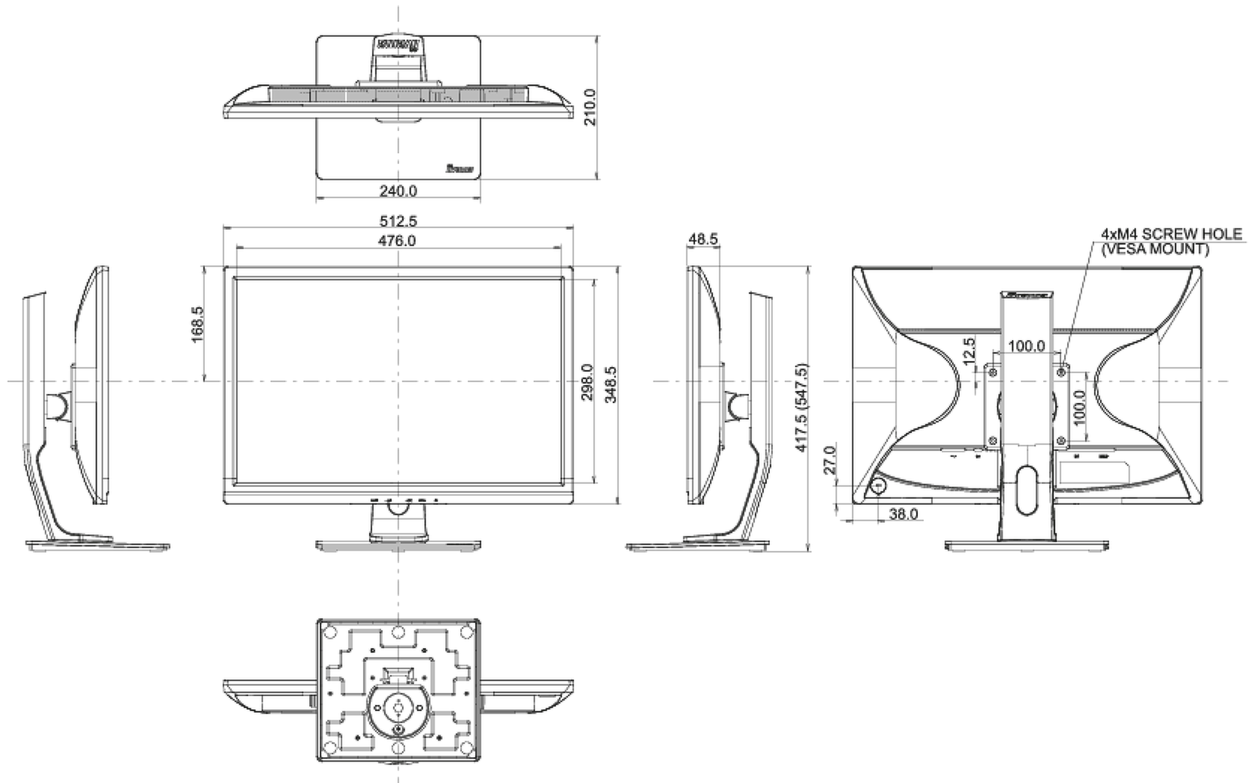

Propisi

CE, TÜV-GS, RoHS podrška, ErP, ENERGY STAR®, WEEE, REACH

Klasa energetske efikasnosti (Regulation (EU) 2017/1369)

E

REACH SVHC

iznad 0.1%: Olova

08 DIMENZIJE / TEŽINA

Dimenzije proizvoda Š x V x D

512.5 x 417.5 (547.5) x 210mm

Težina (bez kutije)

5.4kg

EAN kod

4948570111572

All trademarks and registered trademarks acknowledged. E & O E. Specification subject to change without notice. All LCD's comply with ISO-9241-307:2008 in connection with pixel defects.