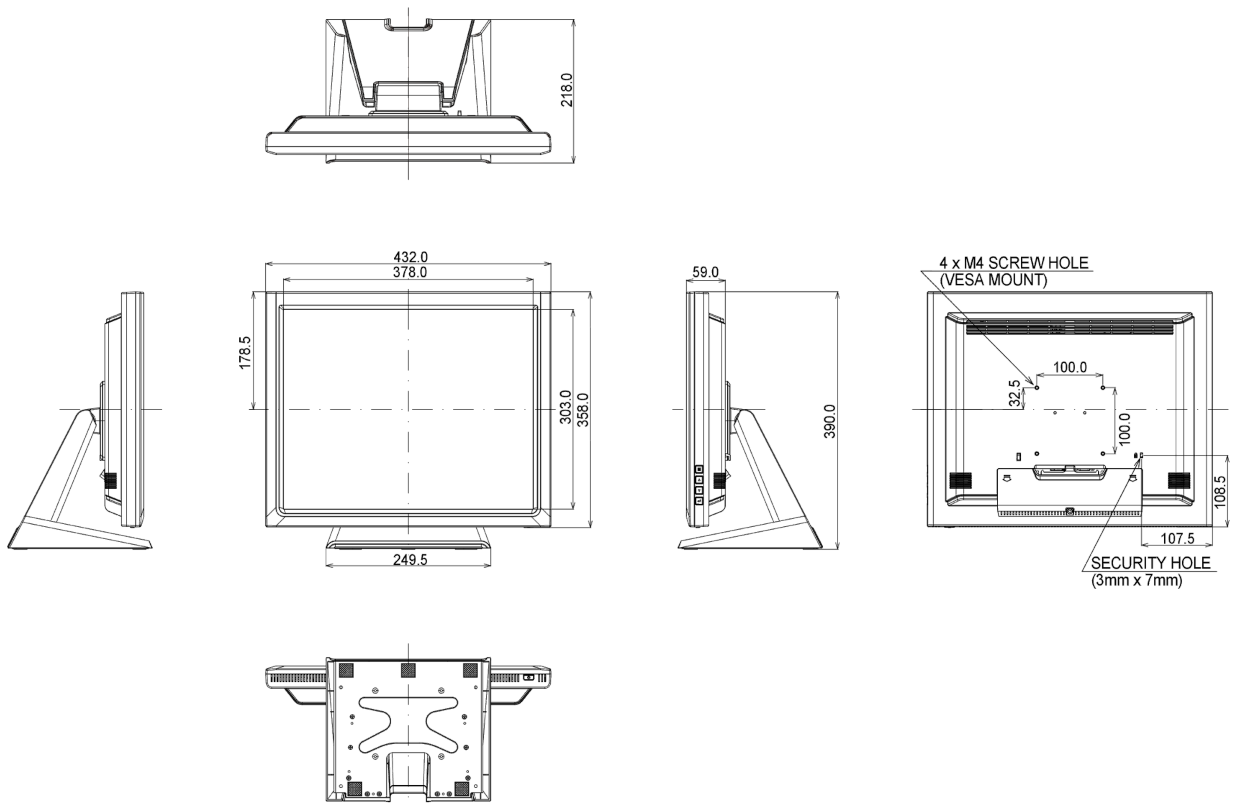

## 10 MÉRETEK / SÚLY

Termék méretei Sz x H x M 432 x 390 x 218mm

Súly (doboz nélkül) 6.6kg

*All trademarks and registered trademarks acknowledged. E & O E. Specification subject to change without notice. All LCD's comply with ISO-9241-307:2008 in connection with pixel defects.*