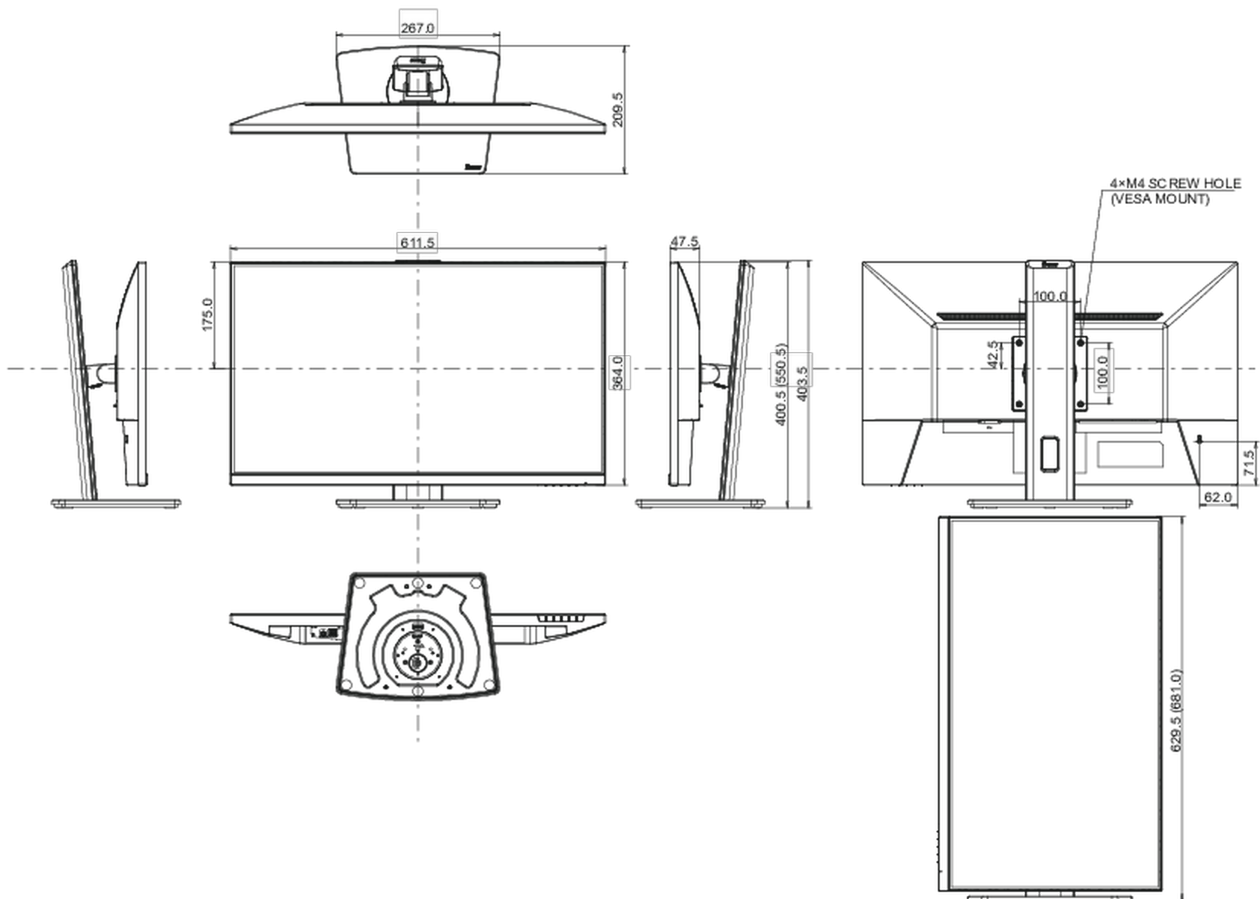

01 DISPLAY CHARACTERISTICS

Design	3-side borderless
Diagonal	27", 68.6cm
Panel	IPS panel technology LED, matte finish
Native resolution	1920 x 1080 @100Hz (2.1 megapixel Full HD)
Aspect ratio	16:9
Panel brightness	300 cd/m ²
Static contrast	1300:1
Advanced contrast	80M:1
Response time (MPRT)	1ms
Viewing zone	horizontal/vertical: 178°/178°, right/left: 89°/89°, up/down: 89°/89°
Colour support	16.7mIn (sRGB: 96%; NTSC: 72%)
Horizontal Sync	30 - 110kHz
Viewable area W x H	597.9 x 336.3mm, 23.5 x 13.2"
Pixel pitch	0.311mm
Colour	matte, black

04 MECHANICAL

Display position adjustments	height, swivel, tilt, pivot (rotation both sides)
Height adjustment	150mm
Rotation (PIVOT function)	90°
Swivel stand	120°; 60° left; 60° right
Tilt angle	23° up; 5° down
VESA mounting	100 x 100mm
Cable management system	yes

05 ACCESSORIES INCLUDED

Cables	power, HDMI
Other	quick start guide, safety guide

06 POWER MANAGEMENT

Power supply unit	internal
Power supply	AC 100 - 240V, 50/60Hz
Power usage	22W typical, 0.5W stand by, 0.3W off mode

Product dimensions W x H x D	611.5 x 435 x 189mm
Box dimensions W x H x D	691 x 142 x 447mm
Weight (without box)	5.4kg
Weight (with box)	6.5kg
EAN code	4948570124633

All trademarks and registered trademarks acknowledged. E & O E. Specification subject to change without notice. All LCD's comply with ISO-9241-307:2008 in connection with pixel defects.