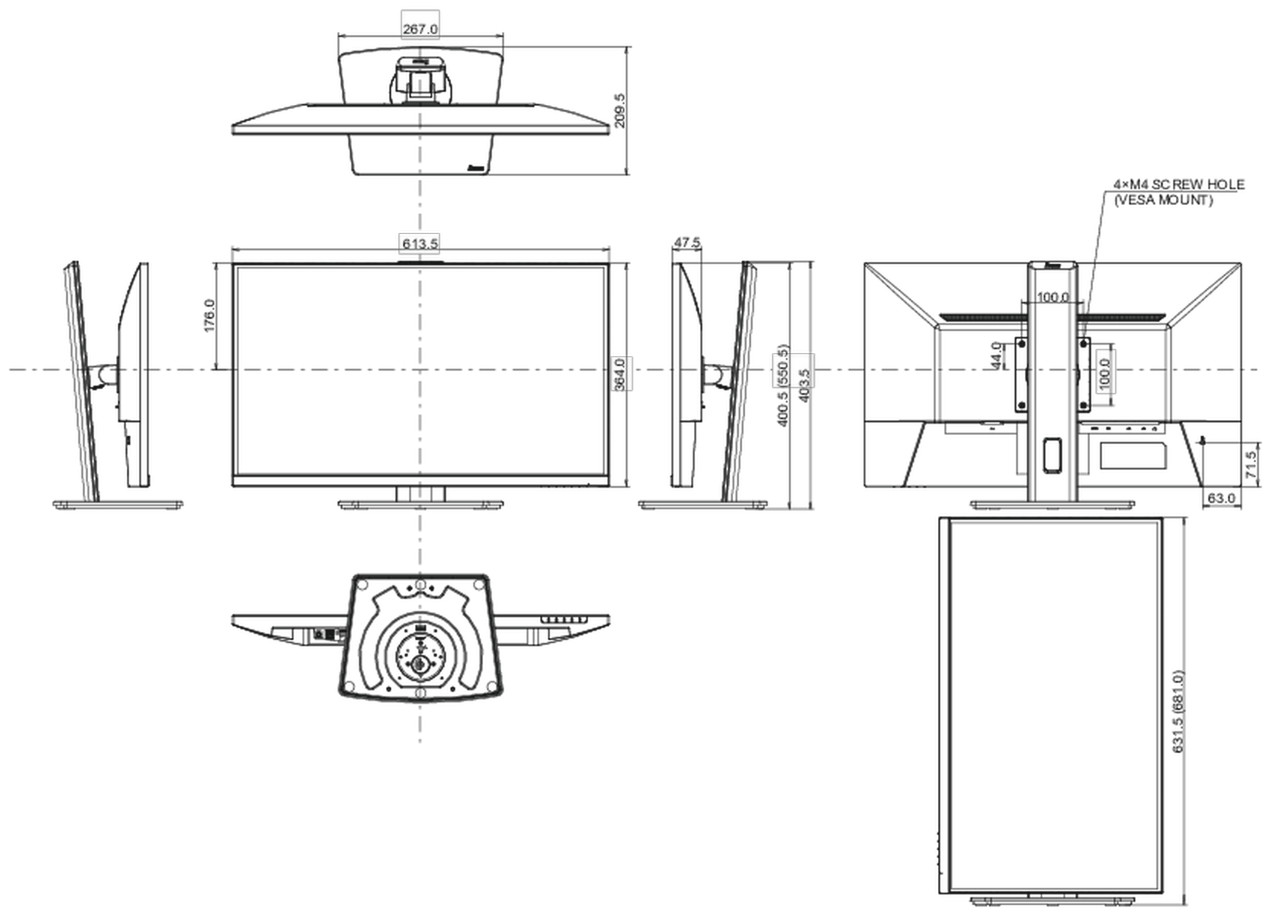

01 DISPLAY CHARACTERISTICS

Design	3-side borderless
Diagonal	27", 68.65cm
Panel	IPS panel technology LED, matte finish
Native resolution	2560 x 1440 @100Hz (3.7 megapixel QHD)
Aspect ratio	16:9
Panel brightness	300 cd/m ²
Static contrast	1300:1
Advanced contrast	80M:1
Response time (MPRT)	1ms
Viewing zone	horizontal/vertical: 178°/178°, right/left: 89°/89°, up/down: 89°/89°
Colour support	16.7mIn (sRGB: 96%; NTSC: 72%)
Horizontal Sync	30 - 151kHz
Viewable area W x H	596.7 x 335.7mm, 23.5 x 12.2"
Pixel pitch	0.233mm
Colour	matte, black

04 MECHANICAL

Display position adjustments	height, swivel, tilt, pivot (rotation both sides)
Height adjustment	150mm
Rotation (PIVOT function)	90°
Swivel stand	120°; 60° left; 60° right
Tilt angle	23° up; 5° down
VESA mounting	100 x 100mm

08 DIMENSIONS / WEIGHT

Product dimensions W x H x D	613.5 x 400.5 (550.5) x 209.5mm
Box dimensions W x H x D	691 x 447 x 142mm
Weight (without box)	5.6kg
Weight (with box)	7.3kg
EAN code	4948570124657

All trademarks and registered trademarks acknowledged. E & O E. Specification subject to change without notice. All LCD's comply with ISO-9241-307:2008 in connection with pixel defects.