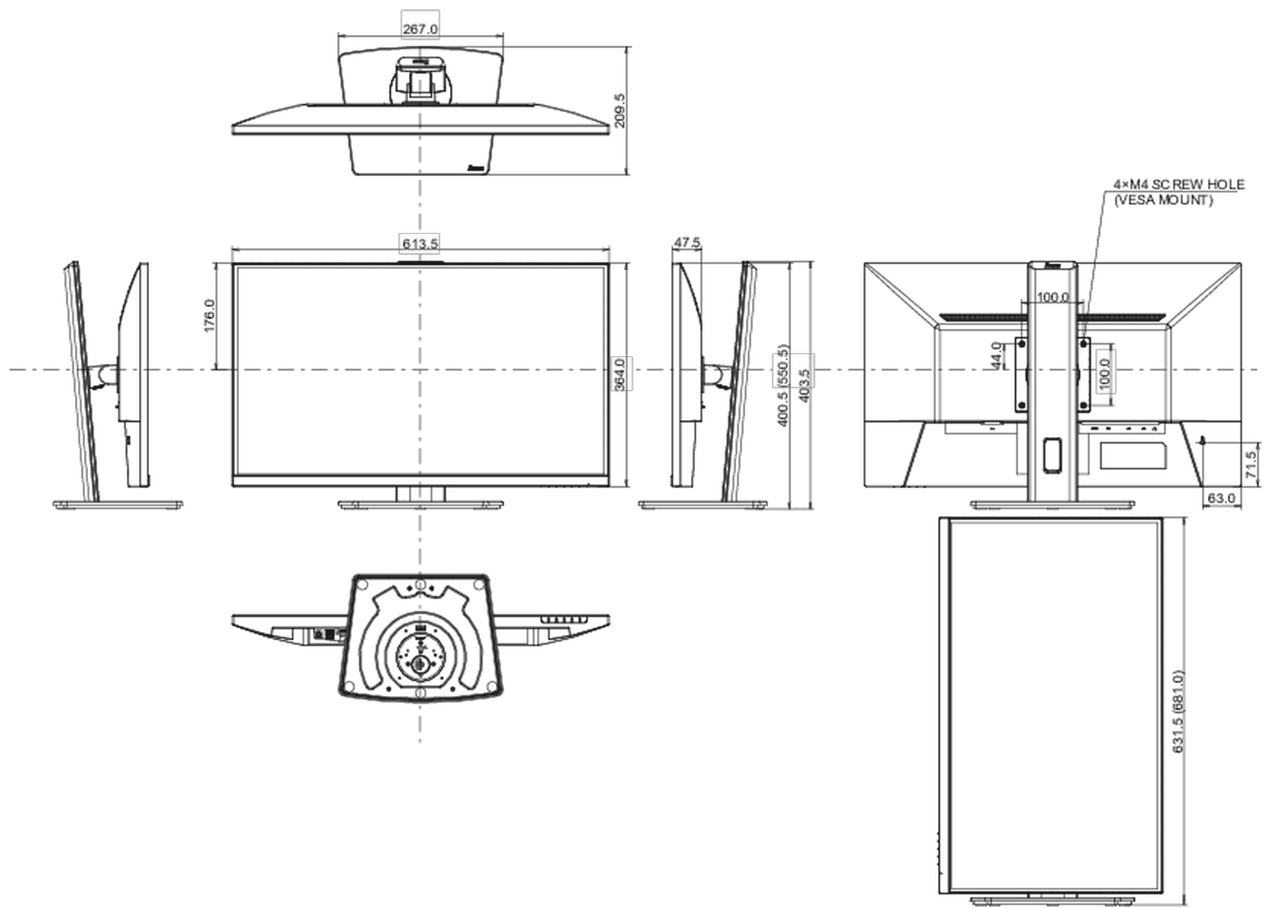

## 04 MECHANICAL

Display position adjustments	height, swivel, tilt, pivot (rotation both sides)
Height adjustment	150mm
Rotation (PIVOT function)	90°
Swivel stand	120°; 60° left; 60° right
Tilt angle	23° up; 5° down
VESA mounting	100 x 100mm

## 08 DIMENSIONS / WEIGHT

Product dimensions W x H x D 613.5 x 400.5 (550.5) x 209.5mm

Box dimensions W x H x D 691 x 447 x 142mm

Weight (without box) 5.6kg

Weight (with box) 7.3kg

EAN code 4948570124657

All trademarks and registered trademarks acknowledged. E & O E. Specification subject to change without notice. All LCD's comply with ISO-9241-307:2008 in connection with pixel defects.