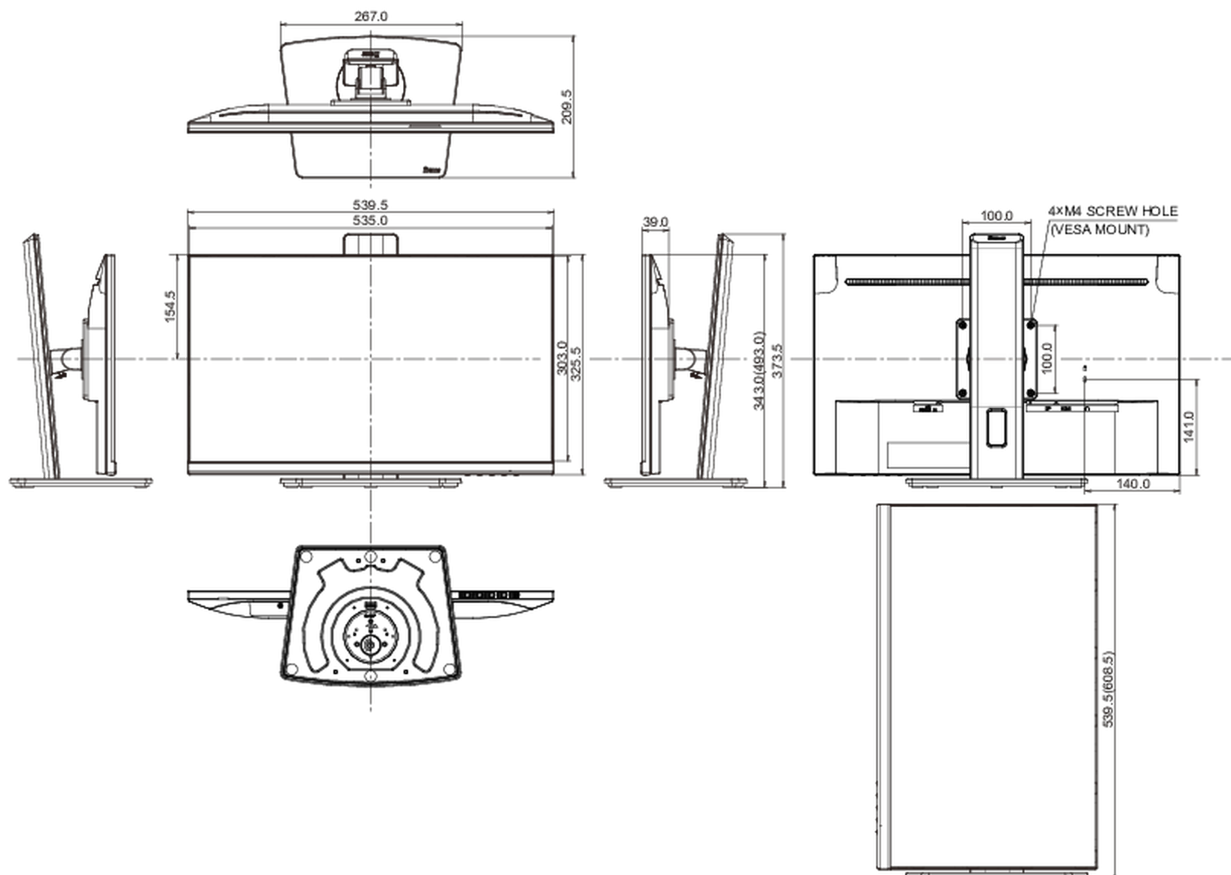

04 MECHANICAL

Display position adjustments	height, swivel, tilt, pivot (rotation both sides)
Height adjustment	150mm
Rotation (PIVOT function)	90°
Swivel stand	120°; ° left; 60° right
Tilt angle	23° up; 5° down
VESA mounting	100 x 100mm
Cable management system	yes

05 ACCESSORIES INCLUDED

Cables	power, HDMI
Other	quick start guide, safety guide

06 POWER MANAGEMENT

Power supply unit	internal
Power supply	AC AC - 100V, 240/V, 50Hz
Power usage	16W typical, 0.5W stand by, 0.3W off mode

Product dimensions W x H x D	539.5 x 343 (493) x 209,5mm
Box dimensions W x H x D	640 x 390 x 145mm
Weight (without box)	5.1kg
Weight (with box)	6.4kg
EAN code	4948570124763

All trademarks and registered trademarks acknowledged. E & O E. Specification subject to change without notice. All LCD's comply with ISO-9241-307:2008 in connection with pixel defects.