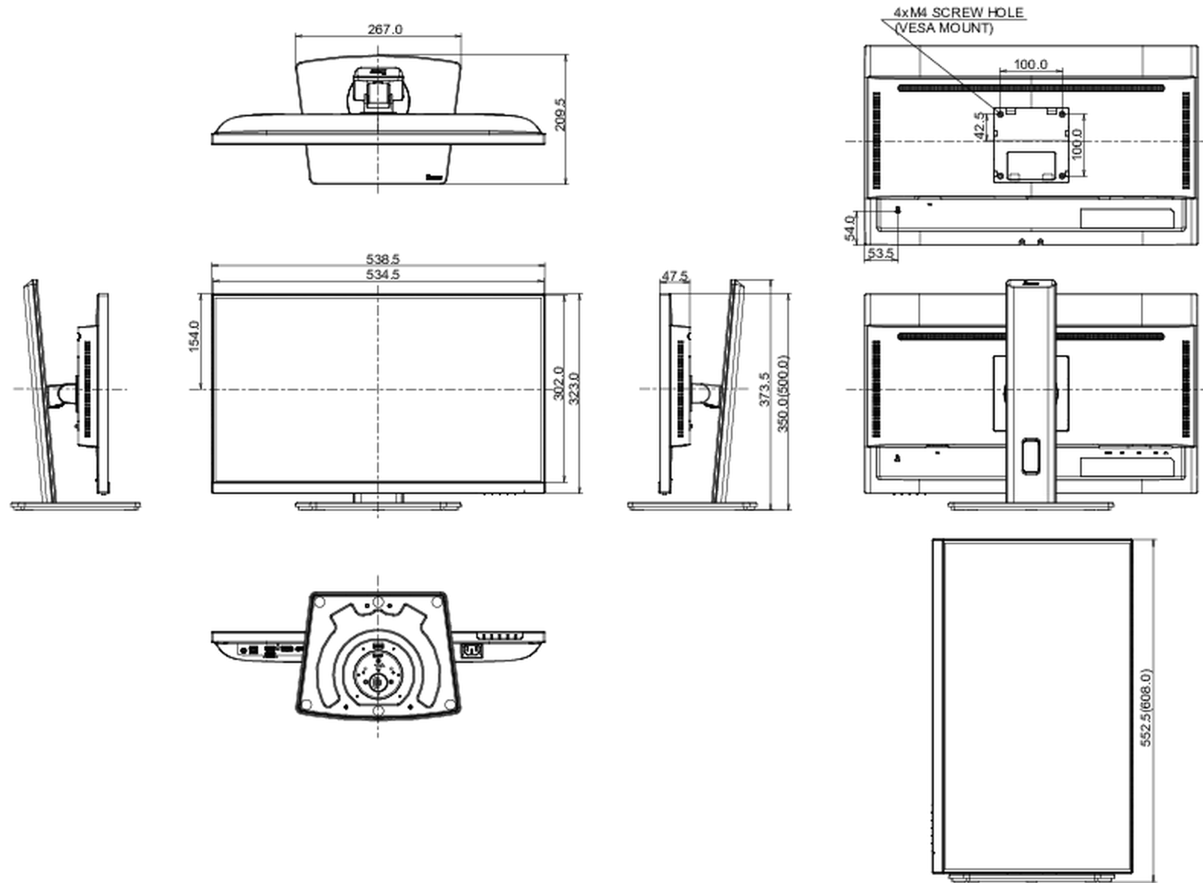

04 MECHANICAL

Display position adjustments	height, swivel, tilt, pivot (rotation both sides)
Height adjustment	150mm
Rotation (PIVOT function)	90°
Swivel stand	90°; 45 ° left; 45° right
Tilt angle	23° up; 5° down
VESA mounting	100 x 100mm

REACH SVHC	above 0.1%: Lead
------------	------------------

08 DIMENSIONS / WEIGHT

Product dimensions W x H x D	538.5 x 350 (500) x 209.5mm
------------------------------	-----------------------------

Box dimensions W x H x D	685 x 405 x 126mm
--------------------------	-------------------

Weight (without box)	4.9kg
----------------------	-------

Weight (with box)	6.9kg
-------------------	-------

EAN code	4948570125074
----------	---------------

All trademarks and registered trademarks acknowledged. E & O E. Specification subject to change without notice. All LCD's comply with ISO-9241-307:2008 in connection with pixel defects.