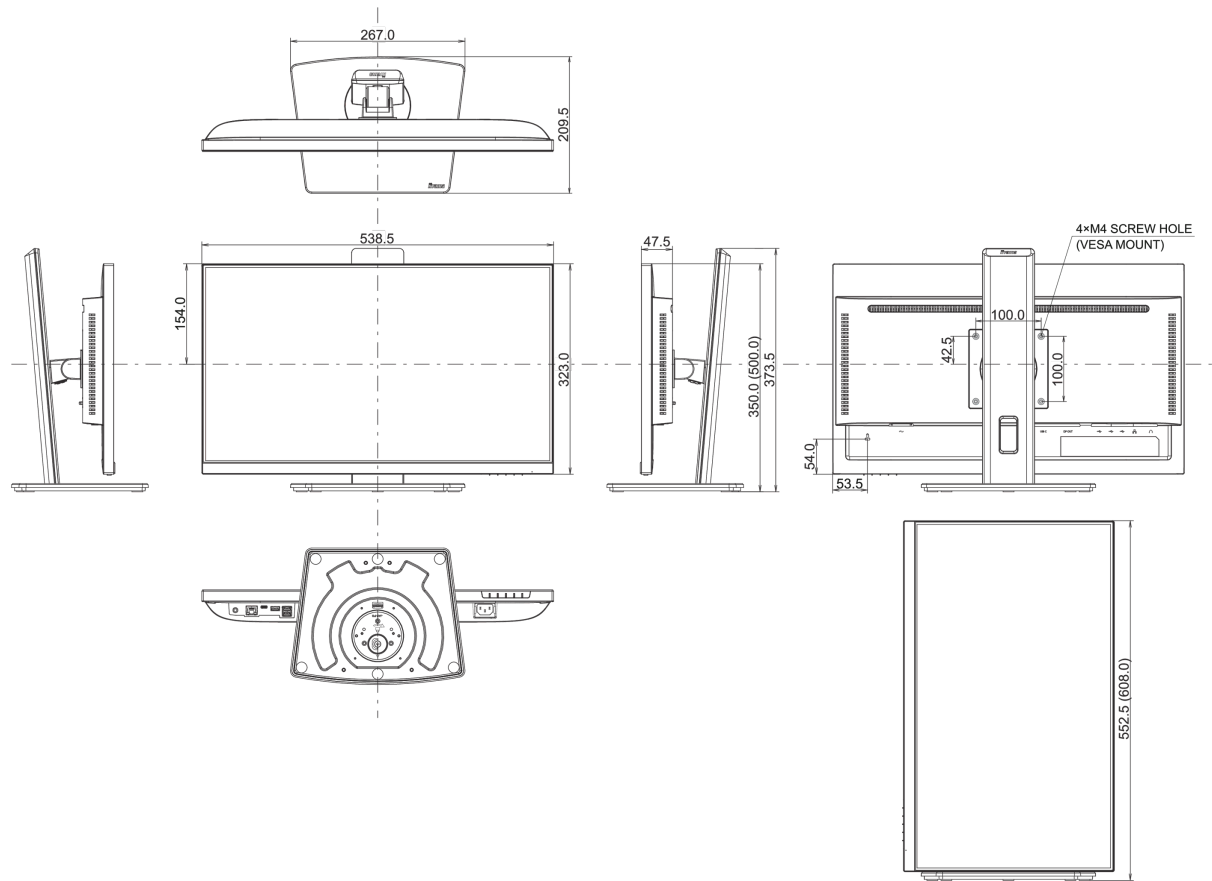

04 MECHANICAL

Display position adjustments	height, swivel, tilt, pivot (rotation both sides)
Height adjustment	150mm

Rotation (PIVOT function)	90°
Swivel stand	90°; 45 ° left; 45° right
Tilt angle	23° up; 5° down
VESA mounting	100 x 100mm
Cable management system	yes

05 ACCESSORIES INCLUDED

Cables	power, HDMI, USB-C
Other	quick start guide, safety guide

06 POWER MANAGEMENT

Power supply unit	internal
Power supply	AC 100 - 240V, 50/60Hz
Power usage	20W typical, 0.5W stand by, 03W off mode

08 DIMENSIONS / WEIGHT

Product dimensions W x H x D	538.5 x 350 (500) x 209.5mm
Box dimensions W x H x D	685 x 405 x 126mm
Weight (without box)	5.3kg
Weight (with box)	7.4kg
EAN code	4948570124954

All trademarks and registered trademarks acknowledged. E & O E. Specification subject to change without notice. All LCD's comply with ISO-9241-307:2008 in connection with pixel defects.