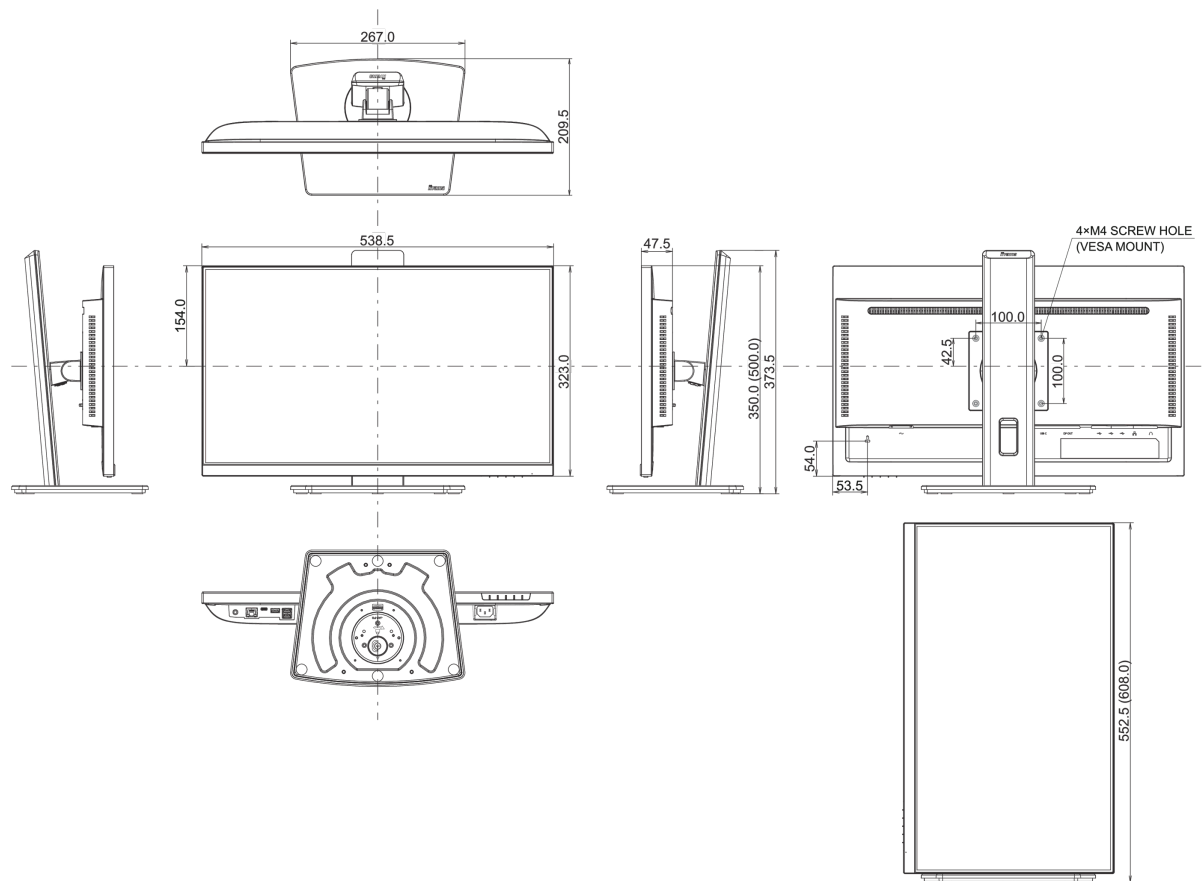

04 MECHANICAL

Display position adjustments	height, swivel, tilt, pivot (rotation both sides)
Height adjustment	150mm

Rotation (PIVOT function)	90°
Swivel stand	90°; 45 ° left; 45° right
Tilt angle	23° up; 5° down
VESA mounting	100 x 100mm
Cable management system	yes

05 ACCESSORIES INCLUDED

Cables	power, HDMI, USB-C
Other	quick start guide, safety guide

06 POWER MANAGEMENT

Power supply unit	internal
Power supply	AC 100 - 240V, 50/60Hz
Power usage	20W typical, 0.5W stand by, 03W off mode

08 DIMENSIONS / WEIGHT

Product dimensions W x H x D	538.5 x 350 (500) x 209.5mm
Box dimensions W x H x D	685 x 405 x 126mm
Weight (without box)	5.3kg
Weight (with box)	7.4kg
EAN code	4978570124930

All trademarks and registered trademarks acknowledged. E & O E. Specification subject to change without notice. All LCD's comply with ISO-9241-307:2008 in connection with pixel defects.