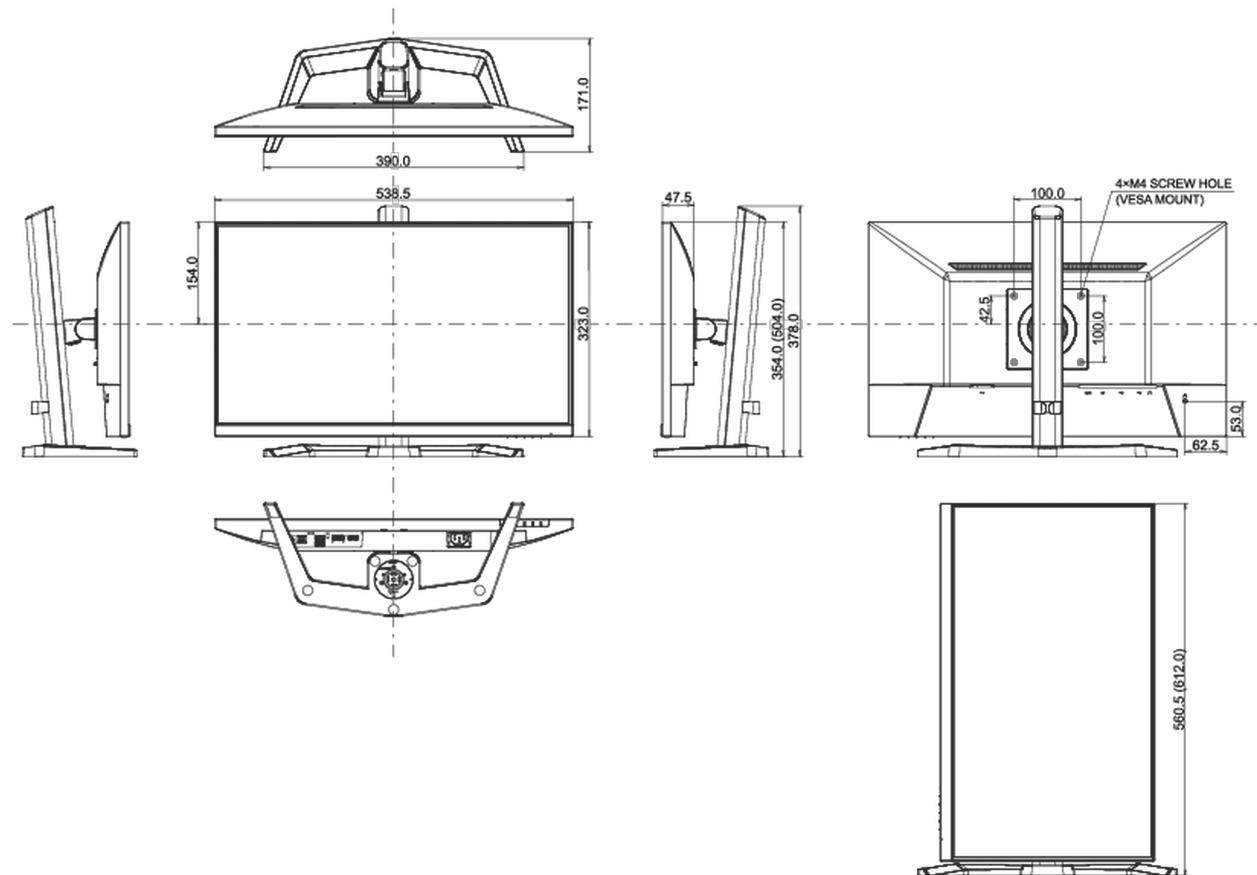

Other

quick start guide, safety guide

06 POWER MANAGEMENT

Power supply unit

internal

Power supply

AC 50 - 60V, 100/240Hz

Power usage

18W typical, 0.5W stand by, 0.3W off mode

07 SUSTAINABILITY

Regulations

CE, TÜV-Bauart, EAC, VCCI-B, PSE, RoHS support, ErP, WEEE, REACH, UKCA

Energy efficiency class (Regulation (EU) 2017/1369)

E

REACH SVHC

above 0.1%: Lead

08 DIMENSIONS / WEIGHT

Product dimensions W x H x D

538.5 x 397 x 192.5mm

Box dimensions W x H x D

615 x 126 x 405mm

Weight (without box)

3kg

Weight (with box)

4.4kg

EAN code

4948570124701

All trademarks and registered trademarks acknowledged. E & O E. Specification subject to change without notice. All LCD's comply with ISO-9241-307:2008 in connection with pixel defects.