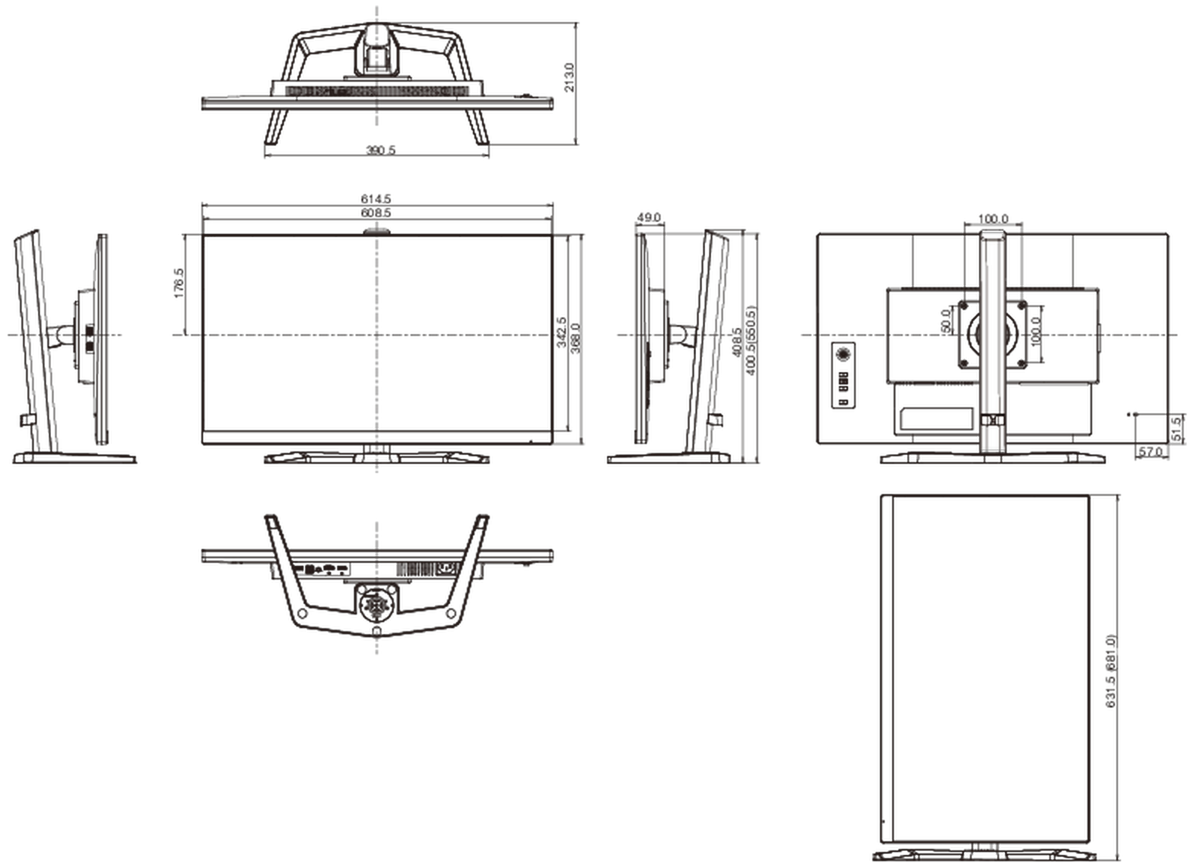

## 08 DIMENSIONS / WEIGHT

**Product dimensions W x H x D** 614.5 x 400.5 (550.5) x 213mm

**Box dimensions W x H x D** 690 x 432 x 168mm

**Weight (without box)** 5.4kg

**Weight (with box)** 7.5kg

**EAN code** 4948570124442