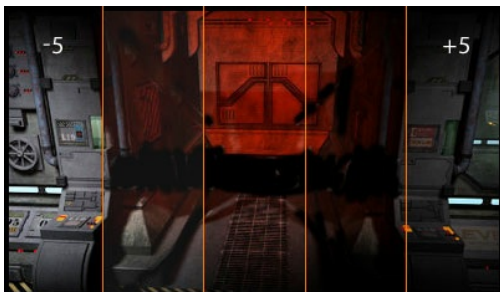

### Control the game with the 27" GB2795HSU Gold Phoenix 280Hz VA monitor

The G-Master GB2795HSU-B1 is crafted to help you unleash your full gaming potential. With FreeSync Premium for smooth, tear-free gameplay and a 280Hz refresh rate, every movement feels fast and fluid. The 27" VA panel delivers clear, sharp visuals, while the 0.2ms response ensures you stay ahead in every game, without ever being held back by your gear. For added ergonomic comfort, the monitor includes a 150mm height-adjustable stand to fit your setup perfectly.

Black Tuner

The users can adjust the brightness and the dark shades with the Black Tuner, giving greater viewing performance in shadowed areas and helping to spot the enemy earlier.

FreeSync™ Premium Technology

## 01 DISPLAY CHARACTERISTICS

Diagonal	27", 68.6cm
Panel	VA
Native resolution	1920 x 1080 @280Hz (2.1 megapixel Full HD, DisplayPort)
Aspect ratio	16:9
Panel brightness	300 cd/m <sup>2</sup>
Static contrast	4000:1
Advanced contrast	80M:1
Response time (MPRT)	0.2ms
Viewing zone	horizontal/vertical: 178°/178°, right/left: 89°/89°, up/down: 89°/89°
Colour support	16.7mIn 8bit
Horizontal Sync	30 - 292kHz
Viewable area W x H	597.9 x 336.3mm, 23.5 x 13.2"
Pixel pitch	0.311mm
Colour	matte, black