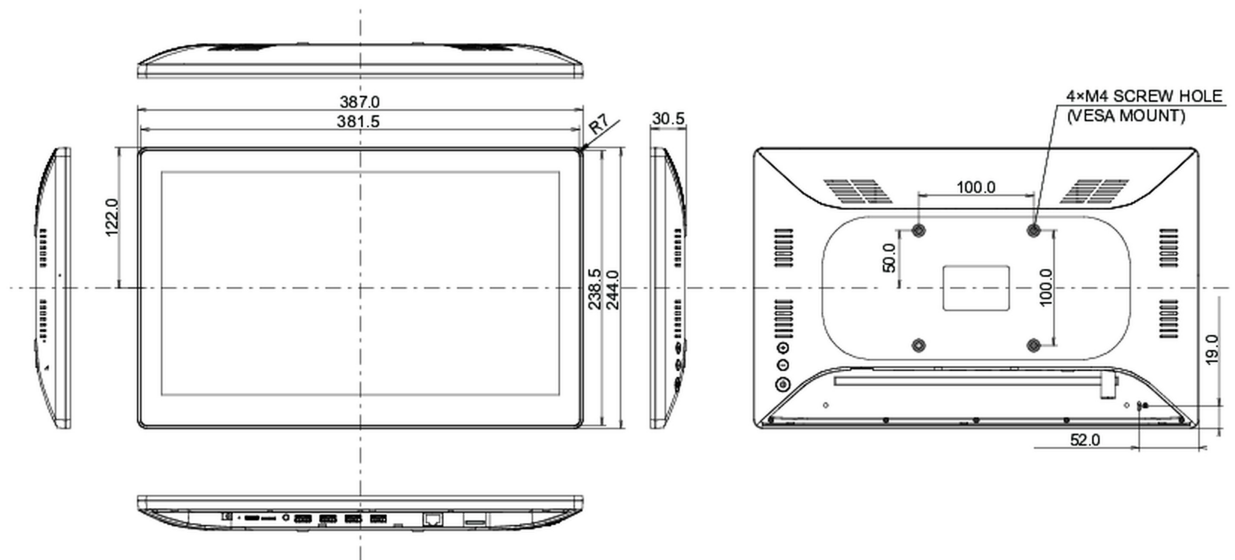

## 10 DIMENSIONS / WEIGHT

Product dimensions W x H x D 387 x 244 x 30.5mm

Box dimensions W x H x D 477 x 295 x 75mm

Weight (without box) 1.5kg

Weight (with box) 2.4kg

EAN code 4948570124534

All trademarks and registered trademarks acknowledged. E & O E. Specification subject to change without notice. All LCD's comply with ISO-9241-307:2008 in connection with pixel defects.