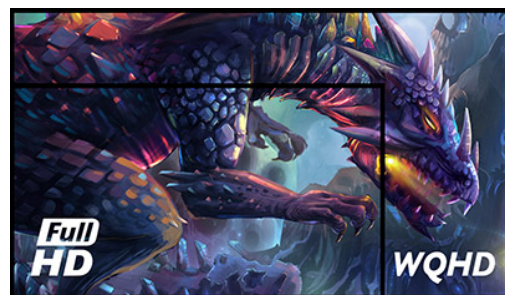

Unleash your full gaming potential with the Fast IPS G2770QSU Red Eagle

Gain the competitive edge you need to unlock your full gaming potential with the 27" G2770QSU monitor with the WQHD (2560x1440) resolution. Featuring an ultra-fast 0.2ms MPRT and a 180Hz refresh rate, this monitor ensures smooth gameplay. Armed with Adaptive Sync you can make split second decisions and forget about ghosting effects or smearing issues. The ability to adjust brightness and the dark shades with the Black Tuner delivers greater viewing performance in shadowed areas and the IPS panel technology guarantees superb image quality.

Szintén elérhető állítható magasságú állvánnyal : [G-Master GB2770HSU-B6 (1920x1080)](#) és [G-Master GB2770QSU-B6 (2560x1440)](#)

A Fast (gyors) IPS paneltechnológia nemcsak nagyon élethű, élénk csatateri jeleneteket megjelenítését garantálja kiemelkedő színpontossággal, hanem rendkívül gyors 0.2 ms-os mozgókép-válaszidőt (MPRT) is biztosít.