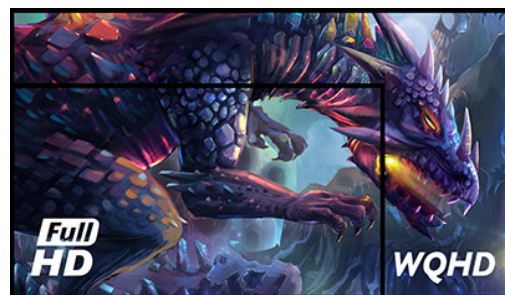

WQHD

With the 2560x1440 WQHD resolution offering 77% more on-screen space than a standard 1920x1080 full HD monitor, nothing skips your attention.