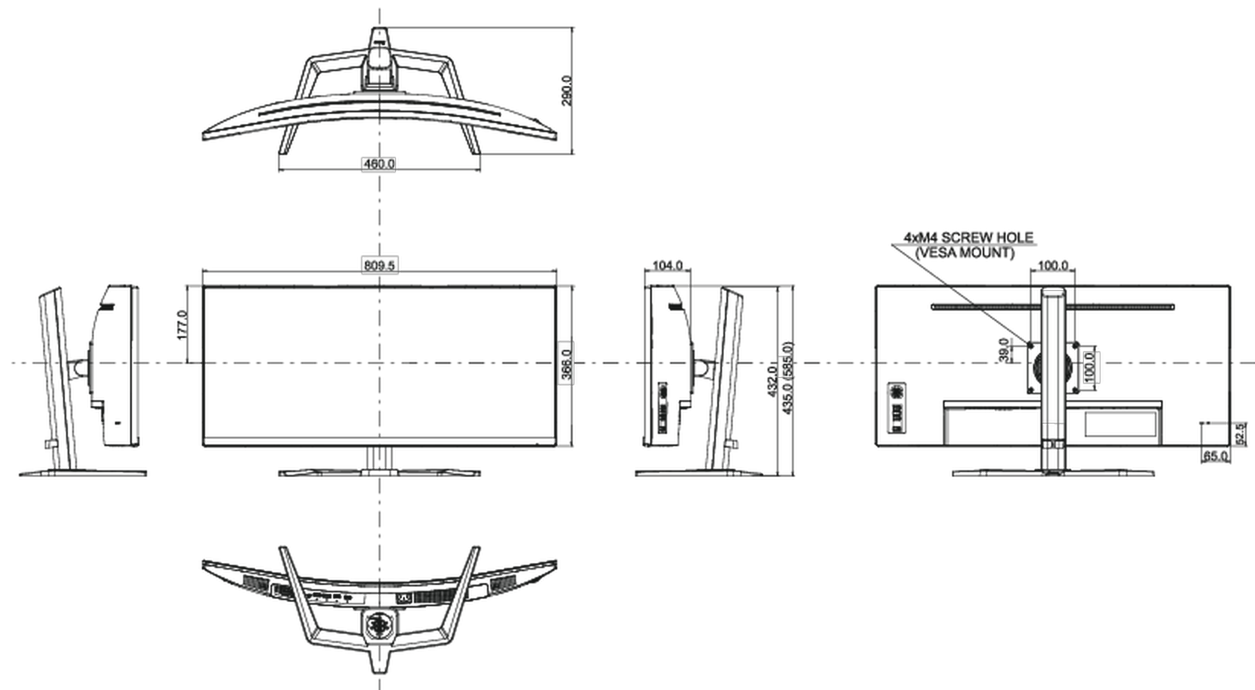

## 04 MECHANICAL

Display position adjustments	height, tilt
Height adjustment	150mm
Tilt angle	23° up; 5° down
VESA mounting	100 x 100mm

## 05 ACCESSORIES INCLUDED

Cables	power (1.8m), USB (1.8m), HDMI (1.8m), DP
Other	quick start guide, safety guide

## 08 DIMENSIONS / WEIGHT

Product dimensions W x H x D	809.5 x 435 (585) x 290mm
Box dimensions W x H x D	900 x 480 x 236mm
Weight (without box)	9.4kg
Weight (without stand)	6.7kg
Weight (with box)	12.4kg
EAN code	4948570124251