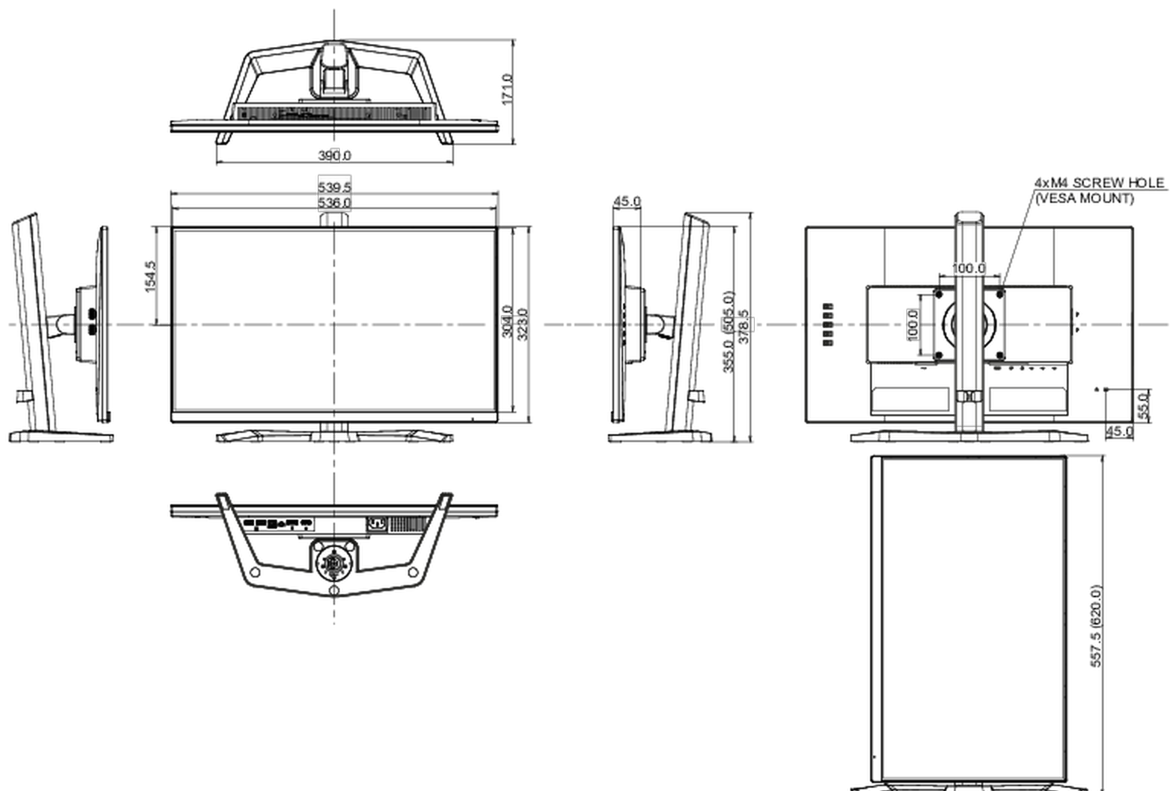

## 08 DIMENSIONS / WEIGHT

Product dimensions W x H x D	539.5 x 505 x 171mm
Box dimensions W x H x D	610 x 398 x 157mm
Weight (without box)	4.5kg
Weight (with box)	6.3kg
EAN code	4948570123933

*All trademarks and registered trademarks acknowledged. E & O E. Specification subject to change without notice. All LCD's comply with ISO-9241-307:2008 in connection with pixel defects.*