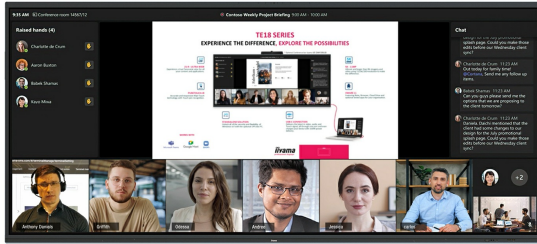

IFP INTERACTIVE DISPLAYS

**92" Ultra-wide Interactive 5K UHD display with 21:9 panoramic view**

- The TE9218UWI-B1AG is a revolutionary 92" 5K UHD Interactive Touchscreen that brings a new level of collaboration and engagement to your workspace. Boasting cutting-edge technology and a host of impressive features and functionalities, this interactive display is designed to transform the way you work, communicate, and share ideas. Whether it's for boardrooms, classrooms, or collaborative meeting spaces, this 92" 21:9 Ultra-Wide interactive touchscreen is the ultimate tool to foster creativity, productivity, and seamless communication.

## Microsoft Teams Front Row

Take your collaboration to the next level with your preferred integration of Microsoft Teams Front Row. This feature allows you to seamlessly host or join virtual meetings and video conferences using the interactive touchscreen as your central communication hub.