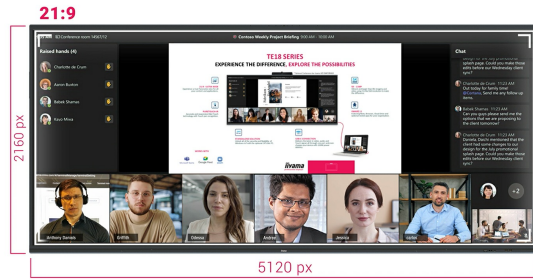

IFP INTERACTIVE DISPLAYS

**92" Ultra-wide Interactive 5K UHD display with 21:9 panoramic view**

- The TE9218UWI-B1AG is a revolutionary 92" 5K UHD Interactive Touchscreen that brings a new level of collaboration and engagement to your workspace. Boasting cutting-edge technology and a host of impressive features and functionalities, this interactive display is designed to transform the way you work, communicate, and share ideas. Whether it's for boardrooms, classrooms, or collaborative meeting spaces, this 92" 21:9 Ultra-Wide interactive touchscreen is the ultimate tool to foster creativity, productivity, and seamless communication.

## Microsoft Teams Front Row

Take your collaboration to the next level with your preferred integration of Microsoft Teams Front Row. This feature allows you to seamlessly host or join virtual meetings and video conferences using the interactive touchscreen as your central communication hub.