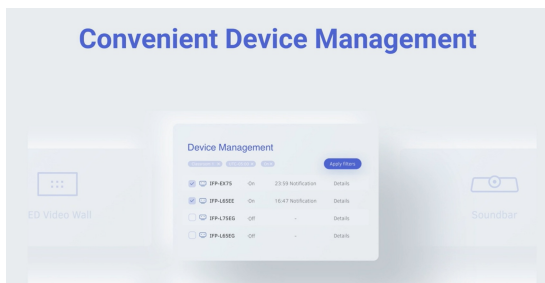

iiyama DMS

iiyama DMS provides organizations with a convenient and fast unified management solution for terminal equipment, builds an efficient and real-time equipment management system, helps digitize the campus/office estate environment and makes device management ultra convenient. iiyama DMS is committed to maintaining compliance with GDPR.