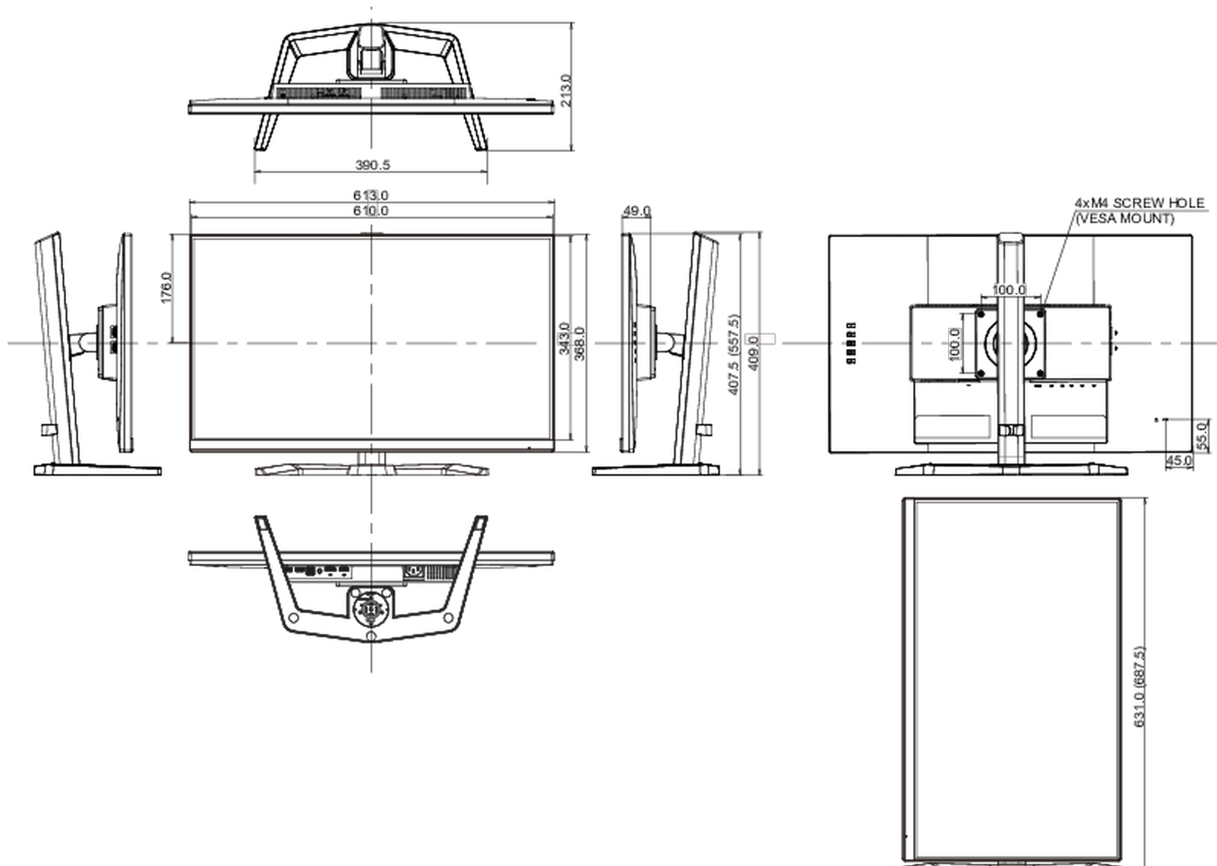

Cable management system

yes

05 ACCESSORIES INCLUDED

Cables

power, USB, HDMI, DP

Other

quick start guide, safety guide

06 POWER MANAGEMENT

Power supply unit

internal

Power supply

AC 100 - 240V, 50/60Hz

Power usage

16W typical, 0.5W stand by, 0.3W off mode

07 SUSTAINABILITY

Regulations

CE, TÜV-Bauart, EAC, PSE, RoHS support, ErP, WEEE, VCCI, REACH, UKCA, Eyesafe 2.0

Energy efficiency class (Regulation (EU) 2017/1369)

D

REACH SVHC

above 0.1%: Lead

08 DIMENSIONS / WEIGHT

Product dimensions W x H x D

613 x 557.5 x 213mm

Box dimensions W x H x D

690 x 432 x 168mm

Weight (without box)

5.4kg

Weight (with box)

7.6kg

EAN code

4948570123964