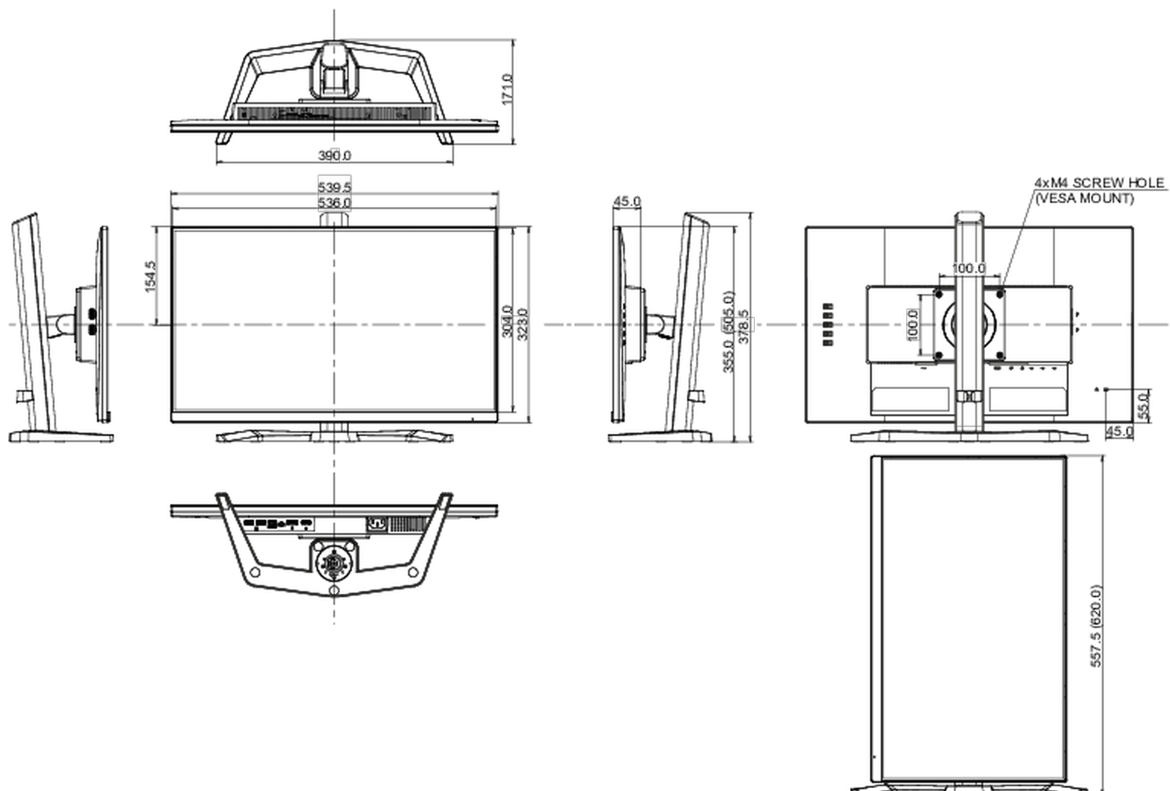

04 MECHANICAL

Display position adjustments	swivel, tilt, pivot (rotation both sides)
Height adjustment	150mm
Rotation (PIVOT function)	90°
Swivel stand	90°; 45° left; 45° right
Tilt angle	23° up; 5° down
VESA mounting	100 x 100mm

08 DIMENSIONS / WEIGHT

Product dimensions W x H x D	539.5 x 505 x 171mm
Box dimensions W x H x D	610 x 398 x 157mm
Weight (without box)	4.5kg
Weight (with box)	6.3kg
EAN code	4948570123926

All trademarks and registered trademarks acknowledged. E & O E. Specification subject to change without notice. All LCD's comply with ISO-9241-307:2008 in connection with pixel defects.