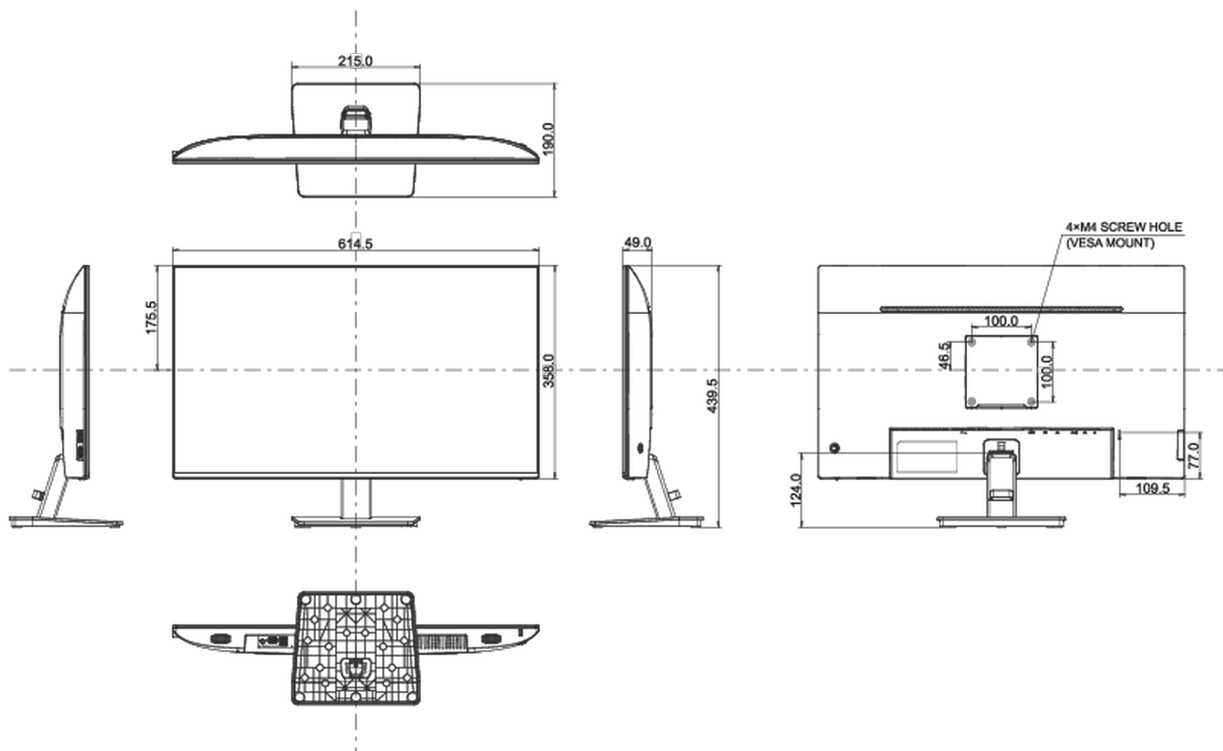

Other

quick start guide, safety guide

06 POWER MANAGEMENT

Power supply unit

internal

Power supply

AC 100 - 240V, 50/60Hz

Power usage

34W typical, 0.5W stand by, 0.3W off mode

07 SUSTAINABILITY

Regulations

TCO Certified, CE, TÜV-GS, EAC, PSE, RoHS support, ErP, WEEE, VCCI, REACH, UKCA

Energy efficiency class (Regulation (EU) 2017/1369)

F

EPEAT Silver

EPEAT is a comprehensive environmental rating that helps identify greener computers and other electronic equipment. The Silver certification means the monitor meets all required criteria plus at least 50% of the optional requirements. EPEAT Silver is valid in countries where iiyama registers the product. Please visit www.epeat.net for the registration status in your country.

REACH SVHC

above 0.1%: Lead

08 DIMENSIONS / WEIGHT

Product dimensions W x H x D

614.5 x 439.5 x 190mm

Box dimensions W x H x D

688 x 473 x 124mm

Weight (without box)

4.7kg

Weight (with box)

7.1kg

EAN code

4948570123797