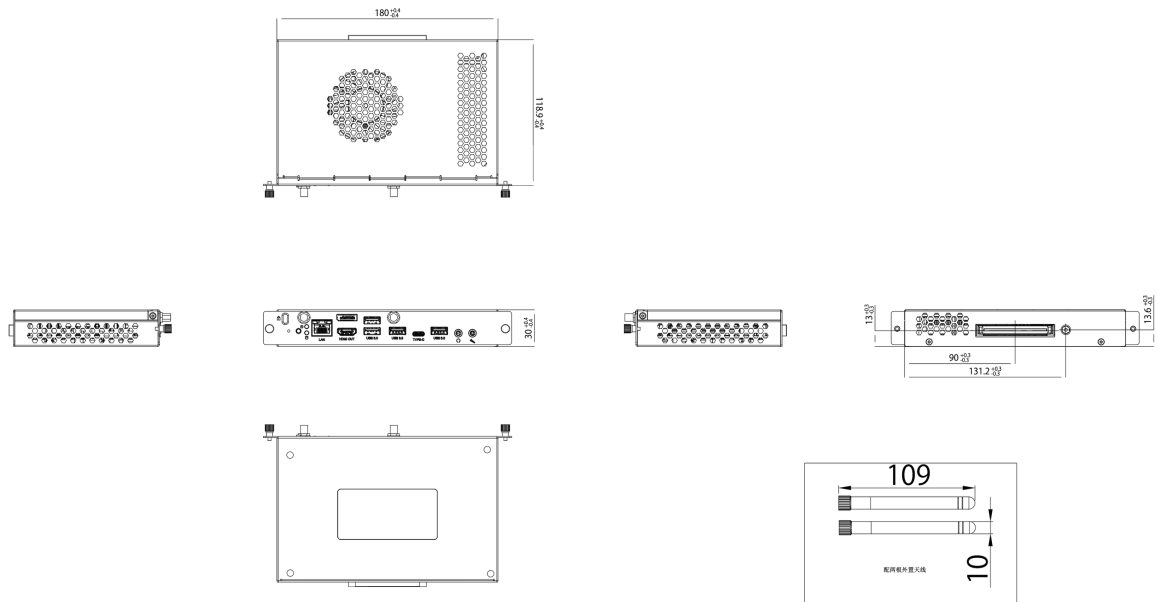

## An Intel® i5 OPS slot PC with Windows® 11 which supports 5K (5120x2160) resolution

This mini OPS PC with Intel® Core™ i5 inside turns your iiyama (interactive) large format display into a stand-alone solution. It comes equipped with a powerful Intel® processor with integrated Ultra HD graphics and a fast SSD drive. No hassle with cables and having to mount a PC at the back of the monitor or on a floor lift. The OPC51204BC-1 is also very quiet with a noise level below 34dB at 100% CPU load at 1 meter distance. Simply slide in the iiyama OPS slot PC and get started right away.

### 01 DEVICE

Type	OPS slot PC
CPU	Intel® Core™ i5-12450H (12th Gen), TPM 2.0 (Trusted Platform Module)
RAM	DDR4 3200MHz 8GB, Max. 32GB
SSD	PCIe 256GB M.2
Graphics	Integrated Intel® UHD Graphics for 12th Gen Intel® Processors
Chipset	Intel®
Sound card	Integrated High Definition 100B Audio Stereo
Network	10/100/1000M Adapter
WiFi	802.11 a/b/g/n/ac/ax (Wifi 6)
Bluetooth	5.2
Operating system	Windows 11 IoT Enterprise
LAN (RJ45)	x1
USB	3.0 x4, 3.2 (Type C) x1 (Not support DP Alt mode)
DisplayPort Out	x1, DP1.4 (Max resolution 3840 x 2160 60Hz)
HDMI Out	x1, HDMI2.0 (Max resolution 3840 x 2160 60Hz)
Microphone In	x1
Audio	1x Аудиовыход

### 03 PA3MEP / BEC

Размер продукта	180 x 119 x 30мм
Размер коробки Ш x В x Г	260 x 192 x 72мм
Вес (без упаковки)	0.60кг
Вес (с упаковкой)	0.957кг
EAN код	4948570033331