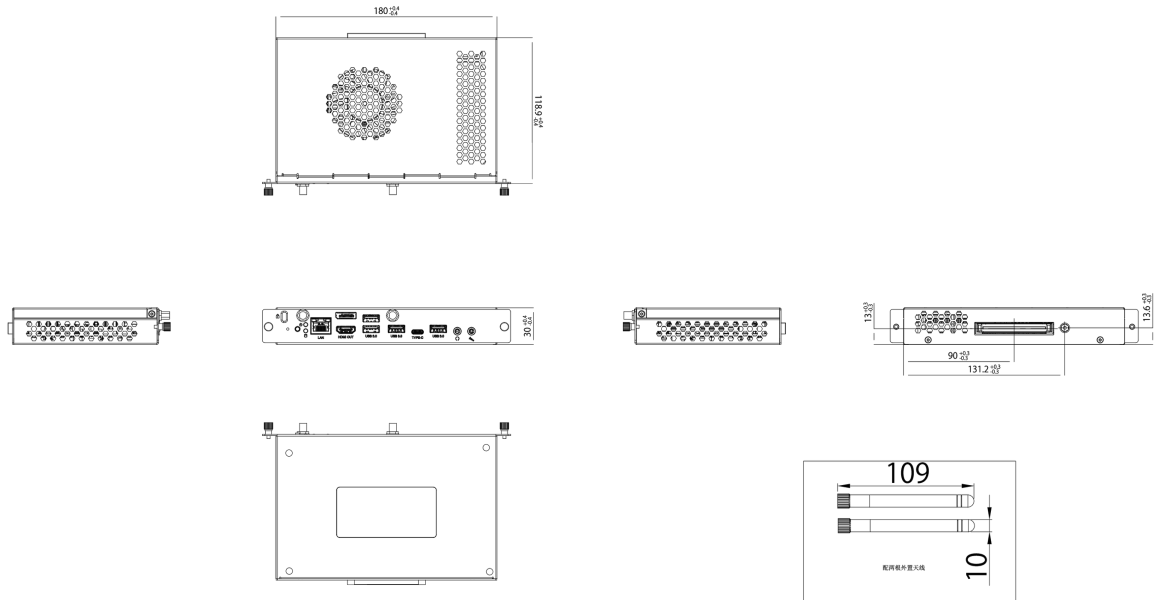

## An Intel® i5 OPS slot PC with Windows® 11 which supports 5K (5120x2160) resolution

This mini OPS PC with Intel® Core™ i5 inside turns your iiyama (interactive) large format display into a stand-alone solution. It comes equipped with a powerful Intel® processor with integrated Ultra HD graphics and a fast SSD drive. No hassle with cables and having to mount a PC at the back of the monitor or on a floor lift. The OPC51204BC-1 is also very quiet with a noise level below 34dB at 100% CPU load at 1meter distance. Simply slide in the iiyama OPS slot PC and get started right away.

### 01 ESZKÖZ

Típus	OPS slot PC
CPU	Intel® Core™ i5-12450H (12th Gen), TPM 2.0 (Trusted Platform Module)
RAM	DDR4 3200MHz 8GB, Max. 32GB
SSD	PCIe 256GB M.2
Grafikák	Integrated Intel® Iris® UHD Graphics for 12th Gen
Chipkészlet	Intel®
Hangkártya	Integrated High Definition 100B Audio Stereo
Hálózatépítés	10/100/1000M Adapter
WiFi	802.11 a/b/g/n/ac/ax (Wifi 6)
Bluetooth	5.2
Operációs rendszer	Windows 11 IoT Enterprise
LAN (RJ45)	x1
USB	3.0 x4, 3.2 (Type C) x1 (Not support DP Alt mode)
DisplayPort Kimenet	x1, DP1.4 (Max resolution 3840 x 2160 60Hz)
HDMI Kimenet	x1, HDMI2.0 (Max resolution 3840 x 2160 60Hz)
Fejhallgató csatlakozó	igen
Mikrofon Bemenet	x1
Hang	1x Audio kimenet

### 03 MÉRETEK / SÚLY

Termék méretei H x Sz x M	180 x 119 x 30mm
Doboz méretei Sz x H x M	260 x 192 x 72mm
Súly (doboz nélkül)	0.60kg
Súly (dobozzal)	0.957kg
EAN kód	4948570033331