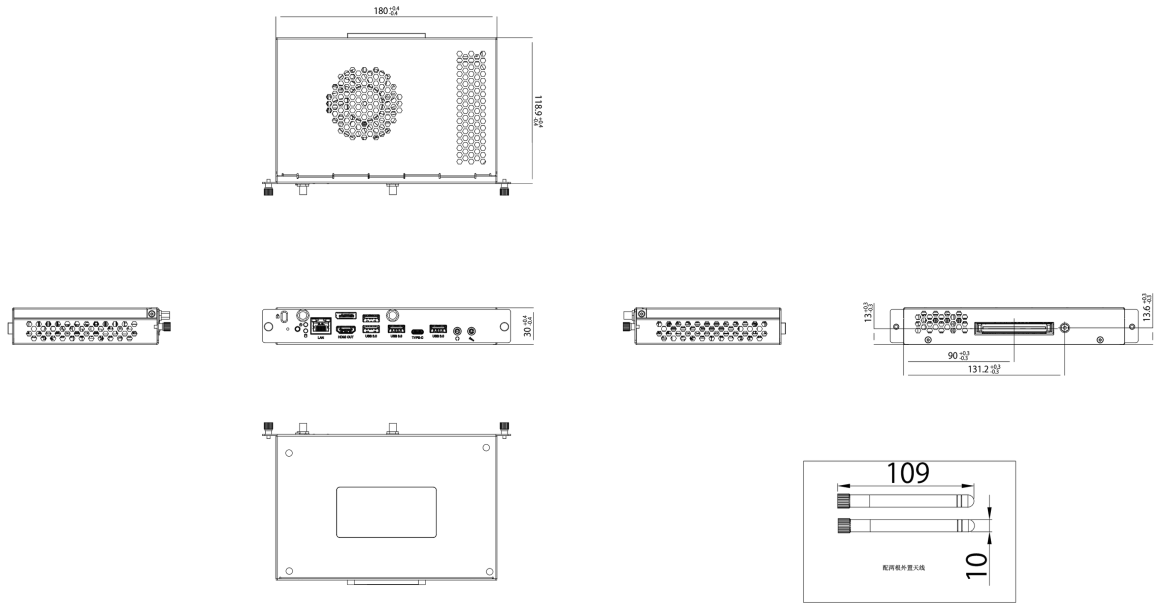

### 01 DEVICE

|                  |  |
|------------------|--|
| Type             | OPS slot PC  |
| CPU              | Intel® Core™ i5-12450H (12th Gen), TPM 2.0 (Trusted Platform Module) |
| RAM              | DDR4 3200MHz 8GB, Max. 32GB  |
| SSD              | PCIe 256GB M.2   |
| Graphics         | Integrated Intel® UHD Graphics for 12th Gen Intel® Processors        |
| Chipset          | Intel®   |
| Sound card       | Integrated High Definition 100B Audio Stereo                         |
| Network          | 10/100/1000M Adapter   |
| WiFi             | 802.11 a/b/g/n/ac/ax (Wifi 6)  |
| Bluetooth        | 5.2  |
| Operating system | Windows 11 IoT Enterprise  |
| LAN (RJ45)       | x1   |
| USB              | 3.0 x4, 3.2 (Type C) x1 (Not support DP Alt mode)                    |
| DisplayPort Out  | x1, DP1.4 (Max resolution 3840 x 2160 60Hz)                          |
| HDMI Out         | x1, HDMI2.0 (Max resolution 3840 x 2160 60Hz)                        |
| Microphone In    | x1   |
| Audio            | 1x Audio out   |

### 03 DIMENSIONS / WEIGHT

|                              |                  |
|------------------------------|------------------|
| Product dimensions L x W x H | 180 x 119 x 30mm |
| Box dimensions W x H x D     | 260 x 192 x 72mm |
| Weight (without box)         | 0.60kg           |
| Weight (with box)            | 0.957kg          |
| EAN code                     | 4948570033331    |