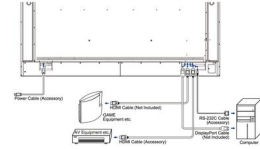

All trademarks and registered trademarks acknowledged. E & O E. Specification subject to change without notice. All LCD's comply with ISO-9241-307:2008 in connection with pixel defects. © IYAMA CORPORATION. ALL RIGHTS RESERVED