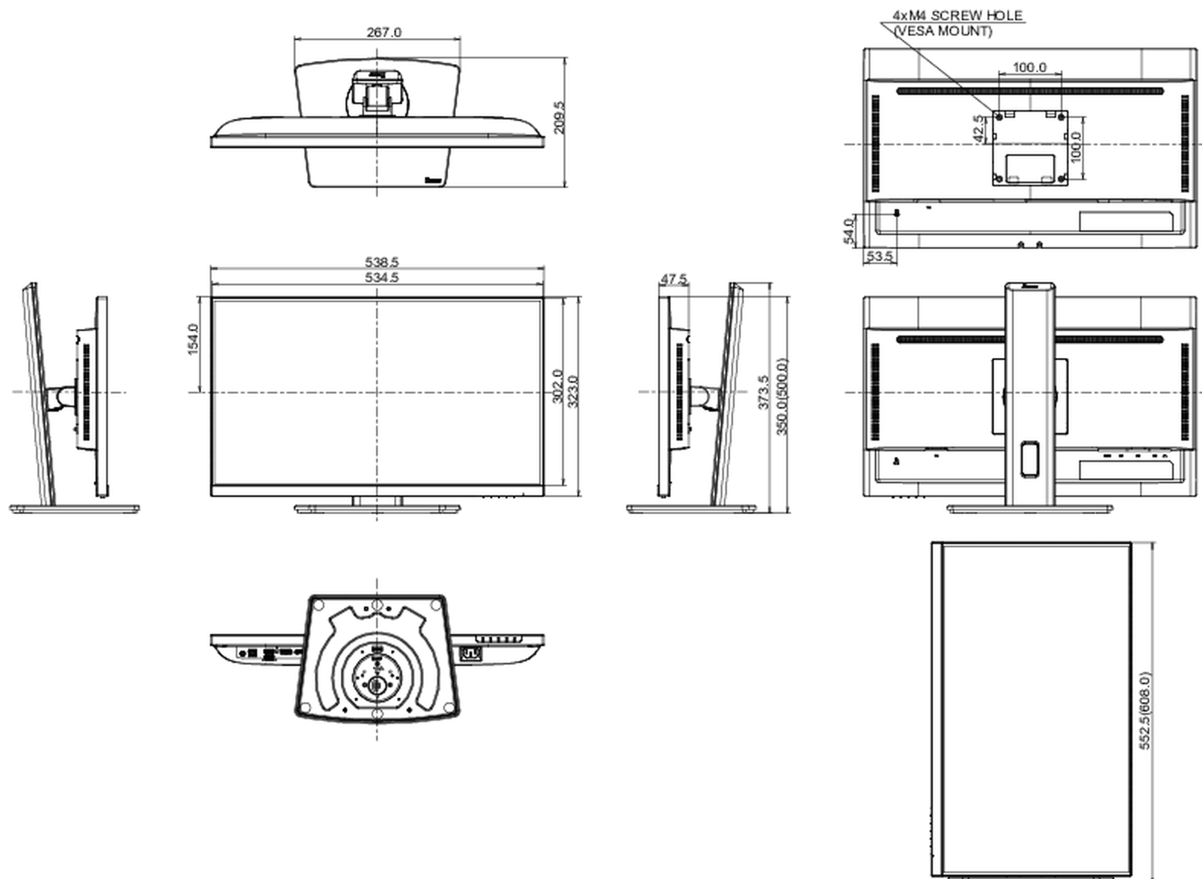

TCO Certified, CE, TÜV-Bauart, EAC, VCCI-B, PSE, RoHS támogatás, ErP, WEEE, HATÓTÁVOLSÁG, UKCA

REACH SVHC

0,1% felett: Vezet

08 MÉRETEK / SÚLY

Termék méretei Sz x H x M

538.5 x 350 (500) x 209.5mm

Doboz méretei Sz x H x M

685 x 405 x 126mm

EAN kód

4948570124145

All trademarks and registered trademarks acknowledged. E & O E. Specification subject to change without notice. All LCD's comply with ISO-9241-307:2008 in connection with pixel defects.