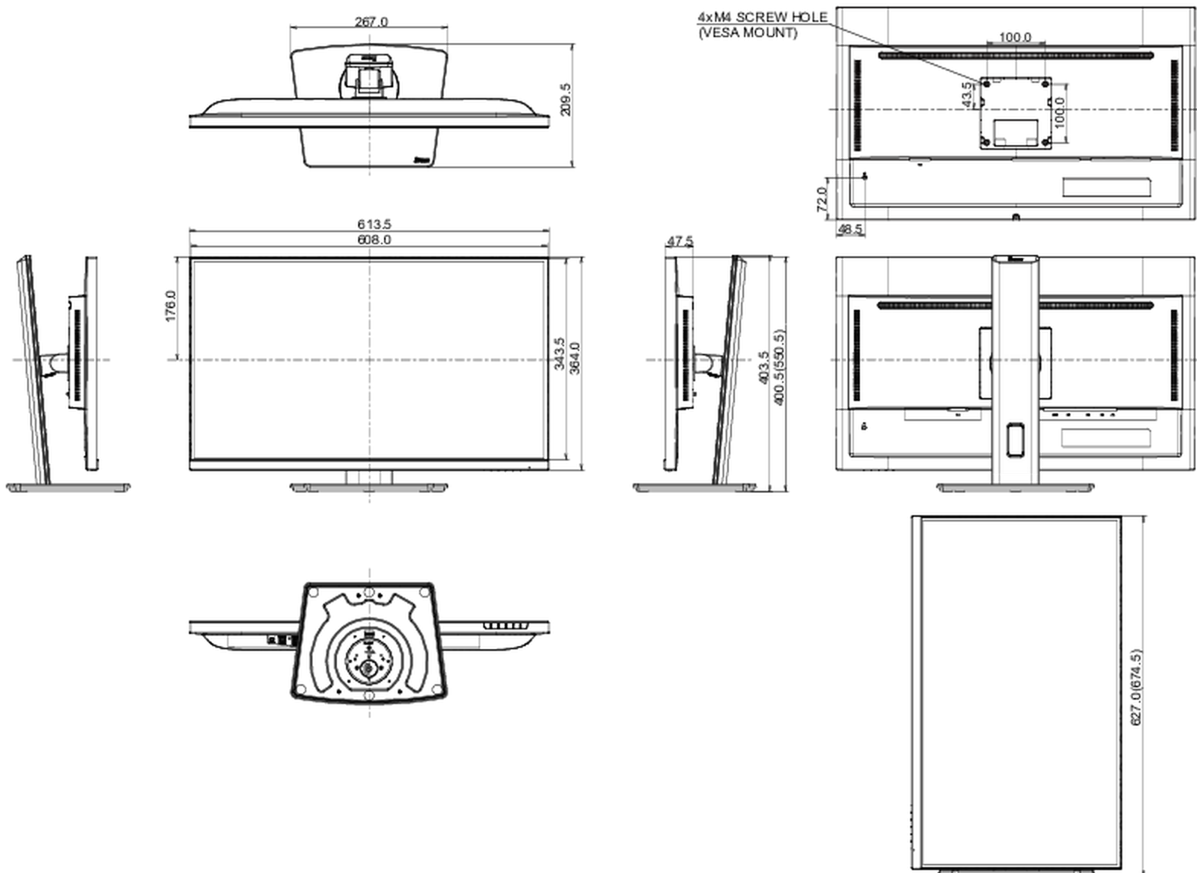

## 08 DIMENZIJE / TEŽINA

Dimenzije proizvoda Š x V x D

613.5 x 400.5 (550.5) x 209.5mm

Dimenzije kutije Š x V x D

679 x 427 x 130mm

EAN kod

4948570124183

All trademarks and registered trademarks acknowledged. E & O E. Specification subject to change without notice. All LCD's comply with ISO-9241-307:2008 in connection with pixel defects.