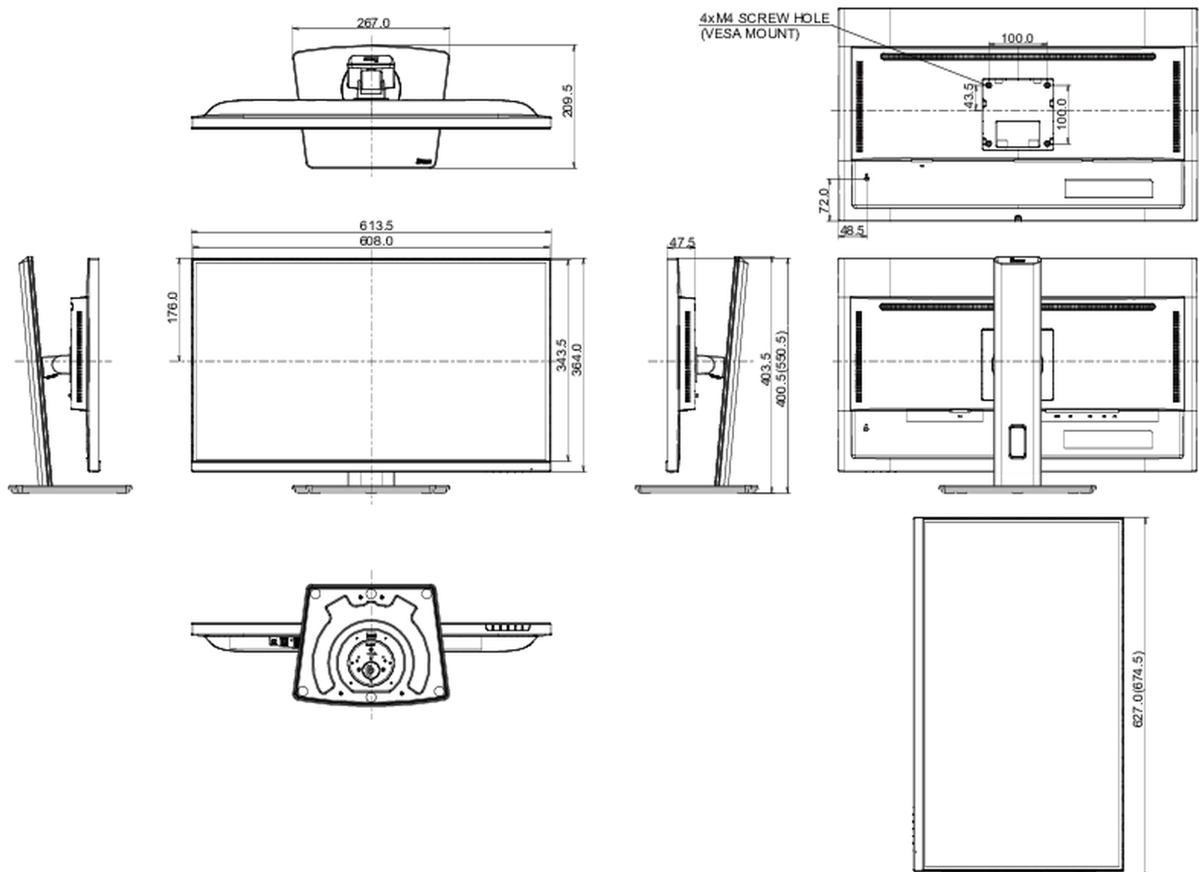

04 MECHANICAL

Display position adjustments	height, swivel, tilt, pivot (rotation both sides)
Height adjustment	150mm
Rotation (PIVOT function)	90°
Swivel stand	90°; 45° left; 45° right
Tilt angle	23° up; 5° down
VESA mounting	100 x 100mm

TCO Certified, CE, TÜV-Bauart, EAC, VCCI-B, PSE, RoHS support, ErP, WEEE, REACH, UKCA

Energy efficiency class (Regulation (EU) 2017/1369)

E

REACH SVHC

above 0.1%: Lead

08 DIMENSIONS / WEIGHT

Product dimensions W x H x D

613.5 x 400.5 (550.5) x 209.5mm

Box dimensions W x H x D

679 x 427 x 130mm

EAN code

4948570124183

All trademarks and registered trademarks acknowledged. E & O E. Specification subject to change without notice. All LCD's comply with ISO-9241-307:2008 in connection with pixel defects.