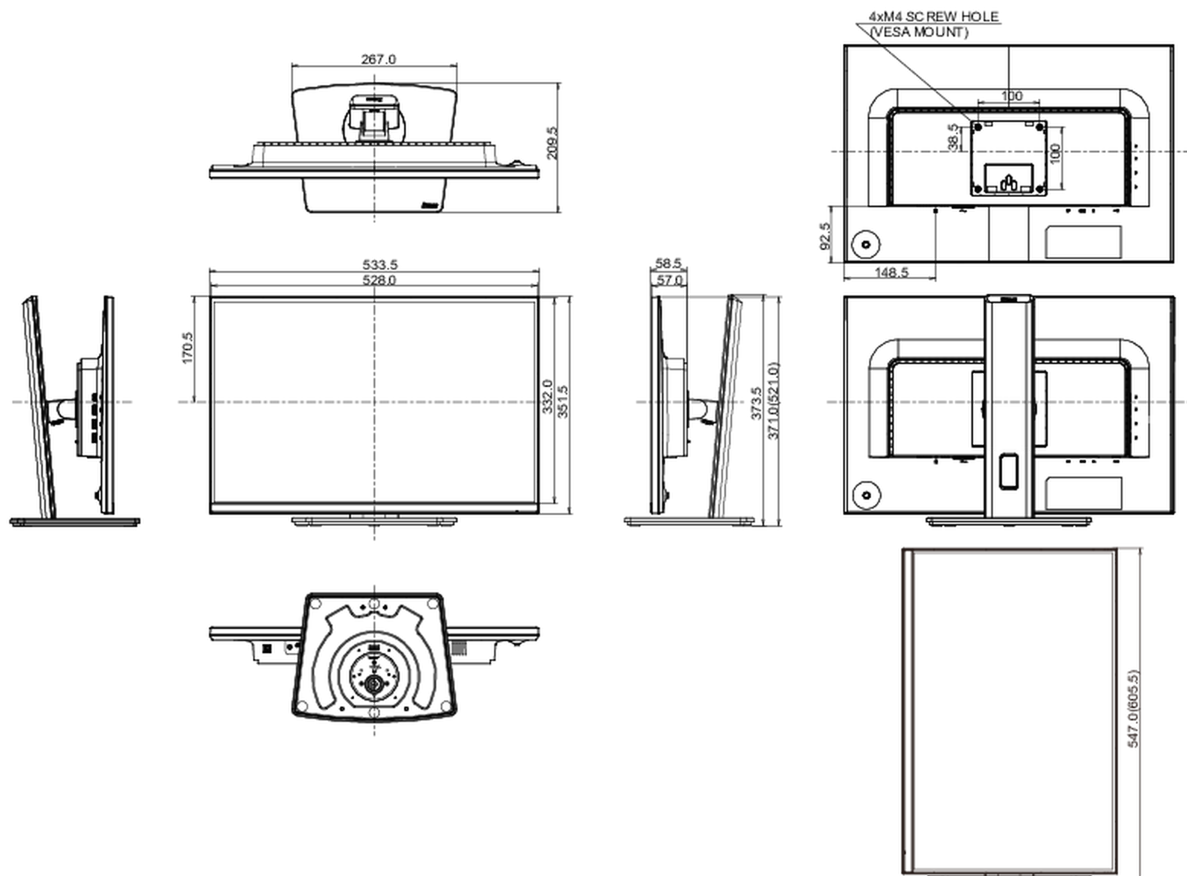

04 MECHANICAL

Display position adjustments	height, swivel, tilt, pivot (rotation both sides)
Height adjustment	150mm
Rotation (PIVOT function)	90°
Swivel stand	90°; 45° left; 45° right
Tilt angle	23° up; 5° down
VESA mounting	100 x 100mm

CE, TÜV-GS, EAC, RoHS support, ErP, WEEE, REACH, UKCA

Energy efficiency class (Regulation (EU) 2017/1369)

D

REACH SVHC

above 0.1%: Lead

08 DIMENSIONS / WEIGHT

Product dimensions W x H x D

533.5 x 371 (521) x 209.5mm

Box dimensions W x H x D

613 x 437 x 130mm

Weight (without box)

5.1kg

Weight (with box)

6.6kg

EAN code

4948570123827