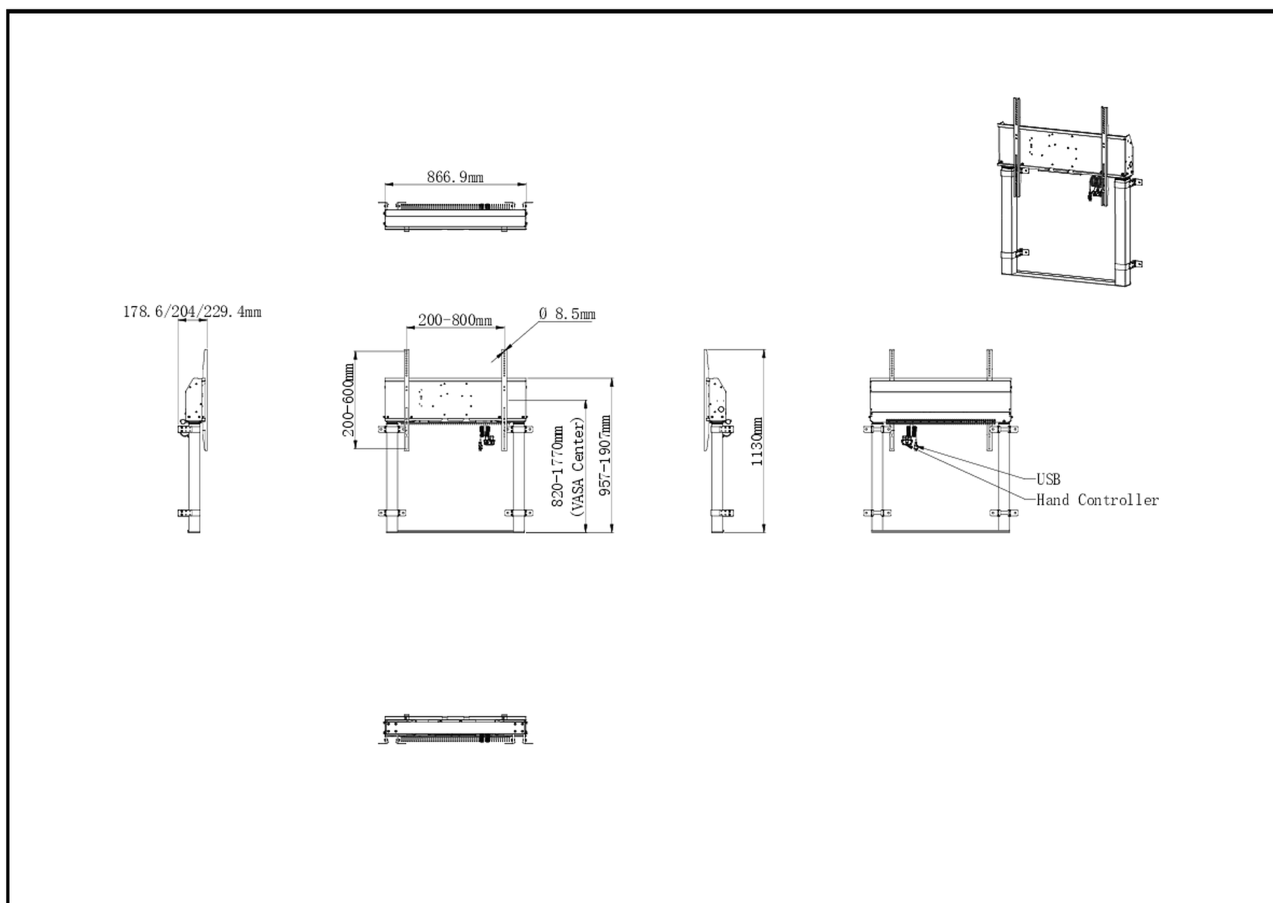

Single column electric floor lift for monitors up to 98"

This fixed on-floor and wall single-column electric lift stand is a perfect solution for 55"-98" displays. It's suitable with screens up to VESA 800x600mm and up to 120kg. Equipped with an easy mount, based on "pull and release" brackets and a wired remote, it is a perfect solution for displays placed in classrooms or conference rooms.

This column is a perfect match for the iiyama TE12, TE14 and TE18 SERIES iLFDs allowing users to control the height from the screen itself. With the option to save 2 height level pre-sets, different users can quickly adjust the screen position to their needs. The 4-inch muting castor omni directional wheels make it easy and save to move the car around.

*To mount a 105" display you need the additional mounting kit [MD-ADAP001](#)

01 TECHNIKAI PARAMÉTEREK

Típus	White, 1.8m
Képernyők száma	1
Képernyő mérete	55" - 105"
Magasság beállítása	950mm, Centre of the screen is 812 - 1762mm
Maximális teherbírás	120kg / monitor
VESA maximum	800 x 600mm
Extra	For screens up to 98" (105" needs additional mounting kit - MD-ADAP001), cable management, customized cables (Power, USB, Control pad)

02 MÉRETEK / SÚLY

Termék méretei Sz x H x M 886.9 x 1770 x 178.6229.4mm

Doboz méretei Sz x H x M 1132 x 182 x 754mm

Súly (doboz nélkül) 35.4kg

Súly (dobozzal) 38kg

EAN kód 4948570033263

03 KAPCSOLÓDÓ INFORMÁCIÓK