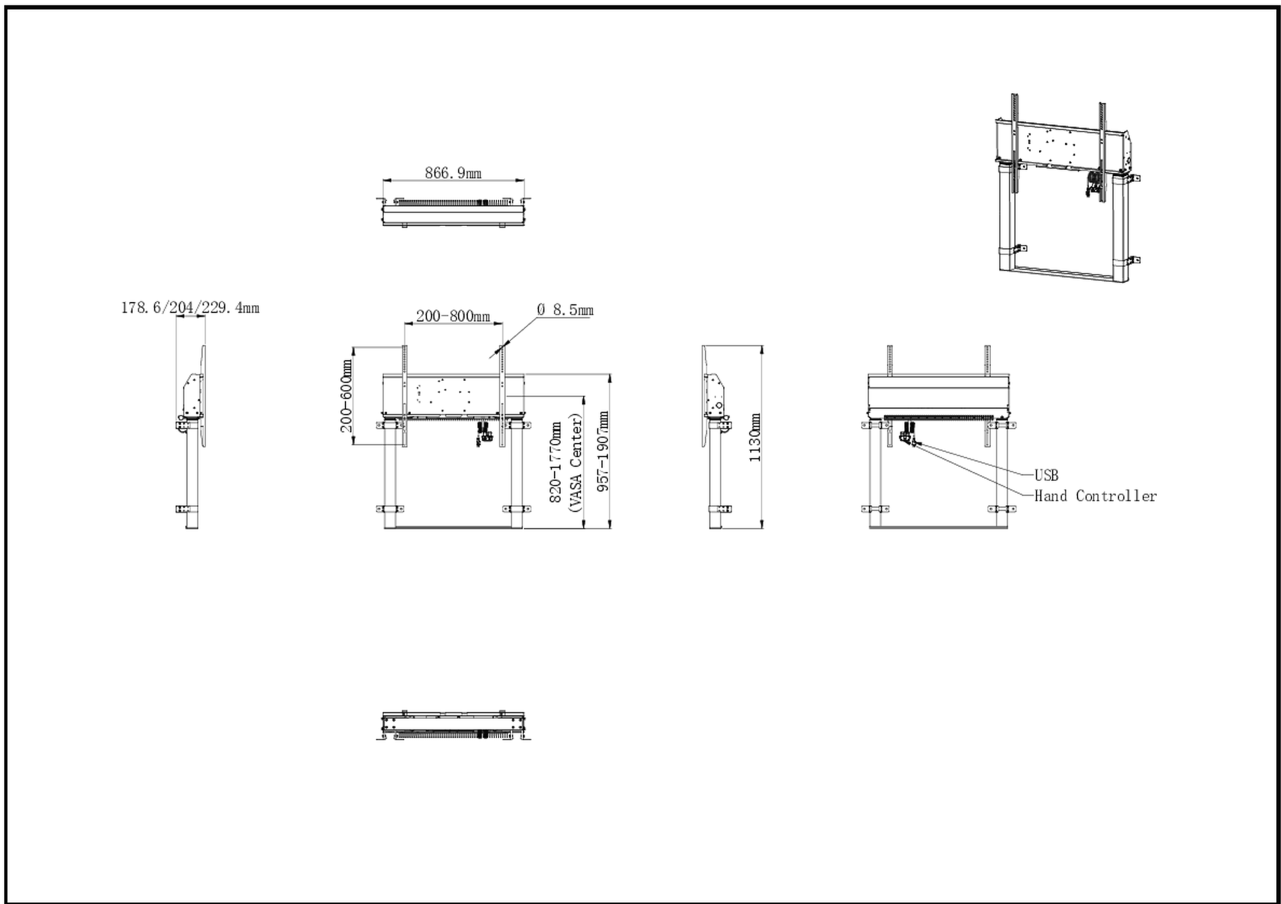

Single column electric floor lift for monitors up to 98"

This fixed on-floor and wall single-column electric lift stand is a perfect solution for 55"-98" displays. It's suitable with screens up to VESA 800x600mm and up to 120kg. Equipped with an easy mount, based on "pull and release" brackets and a wired remote, it is a perfect solution for displays placed in classrooms or conference rooms.

*To mount a 105" display you need the additional mounting kit [MD-ADAP001](#)

01 TECHNIKAI PARAMÉTEREK

Típus	White, 1.8m
Képernyők száma	1
Képernyő mérete	55" - 105"
Magasság beállítása	950mm, Centre of the screen is 812 - 1762mm
Maximális teherbírás	120kg / monitor
VESA maximum	800 x 600mm
Extra	For screens up to 98" (105" needs additional mounting kit - MD-ADAP001), cable management, customized cables (Power, USB, Control pad)

02 MÉRETEK / SÚLY

Termék méretei Sz x H x M 886.9 x 1770 x 178.6229.4mm

Doboz méretei Sz x H x M 1132 x 182 x 754mm

Súly (doboz nélkül) 35.4kg

Súly (dobozzal) 38kg

EAN kód 4948570033263

03 KAPCSOLÓDÓ INFORMÁCIÓK