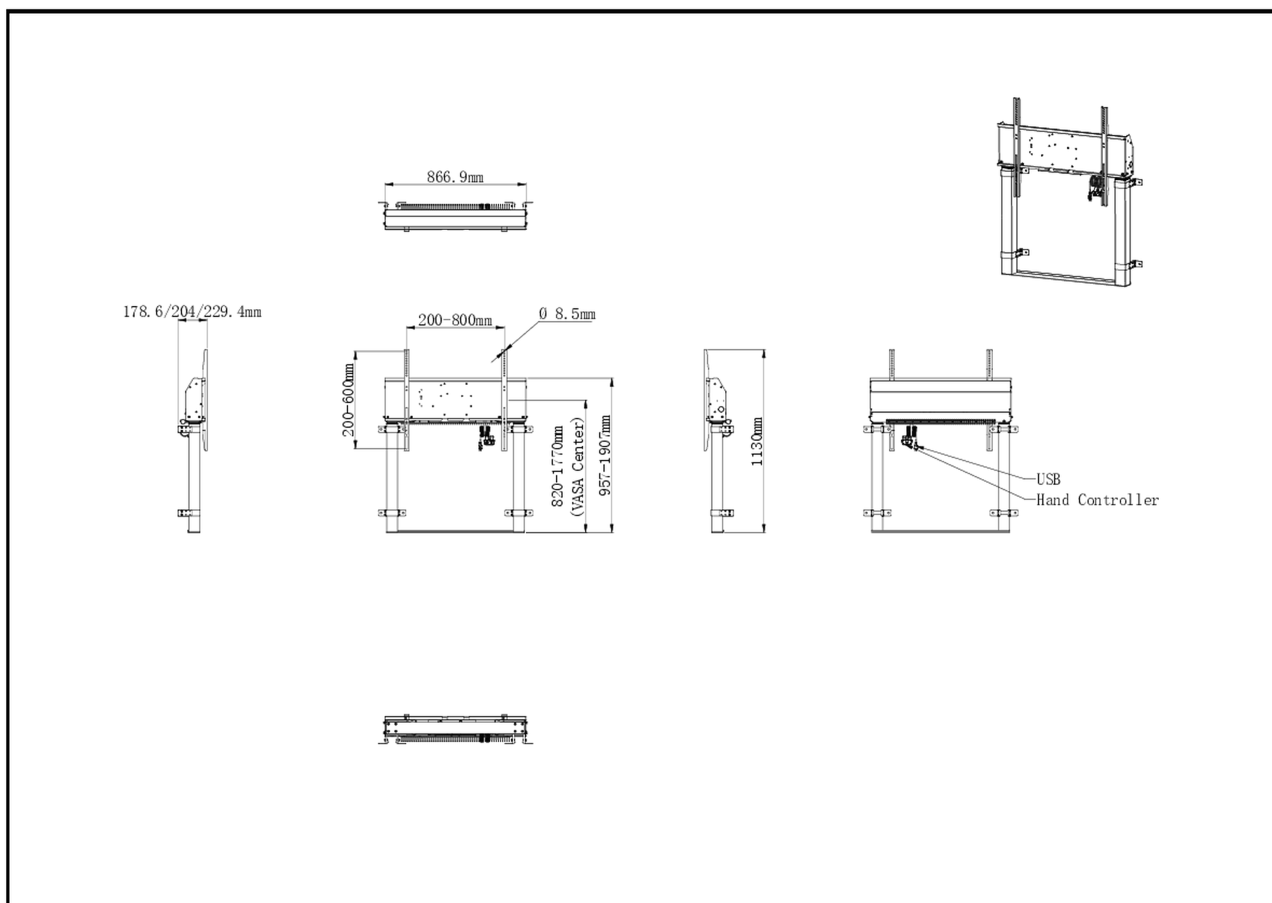

Single column electric floor lift for monitors up to 98"

This fixed on-floor and wall single-column electric lift stand is a perfect solution for 55"-98" displays. It's suitable with screens up to VESA 800x600mm and up to 120kg. Equipped with an easy mount, based on "pull and release" brackets and a wired remote, it is a perfect solution for displays placed in classrooms or conference rooms.

This column is a perfect match for the iiyama TE12, TE14 and TE18 SERIES iLFDs allowing users to control the height from the screen itself. With the option to save 2 height level pre-sets, different users can quickly adjust the screen position to their needs. The 4-inch muting castor omni directional wheels make it easy and save to move the car around.

*To mount a 105" display you need the additional mounting kit [MD-ADAP001](#)

01 SPECIFIKACE

Type	White, 1.8m
Number of screens	1
Screen size	55" - 105"
Height adjustment	950mm, Centre of the screen is 812 - 1762mm
Váha max.	120kg / monitor
VESA maximum	800 x 600mm
Extra	For screens up to 98" (105" needs additional mounting kit - MD-ADAP001), cable management, customized cables (Power, USB, Control pad)

02 ROZMĚRY / HMOTNOST

Rozměry výrobku Š x V x D 886.9 x 1770 x 178.6229.4mm

Rozměry balení Š x V x D 1132 x 182 x 754mm

Váha (bez balení) 35.4kg

Váha (s balením) 38kg

EAN code 4948570033263

03 SOUVÍSEJÍCÍ INFORMACE