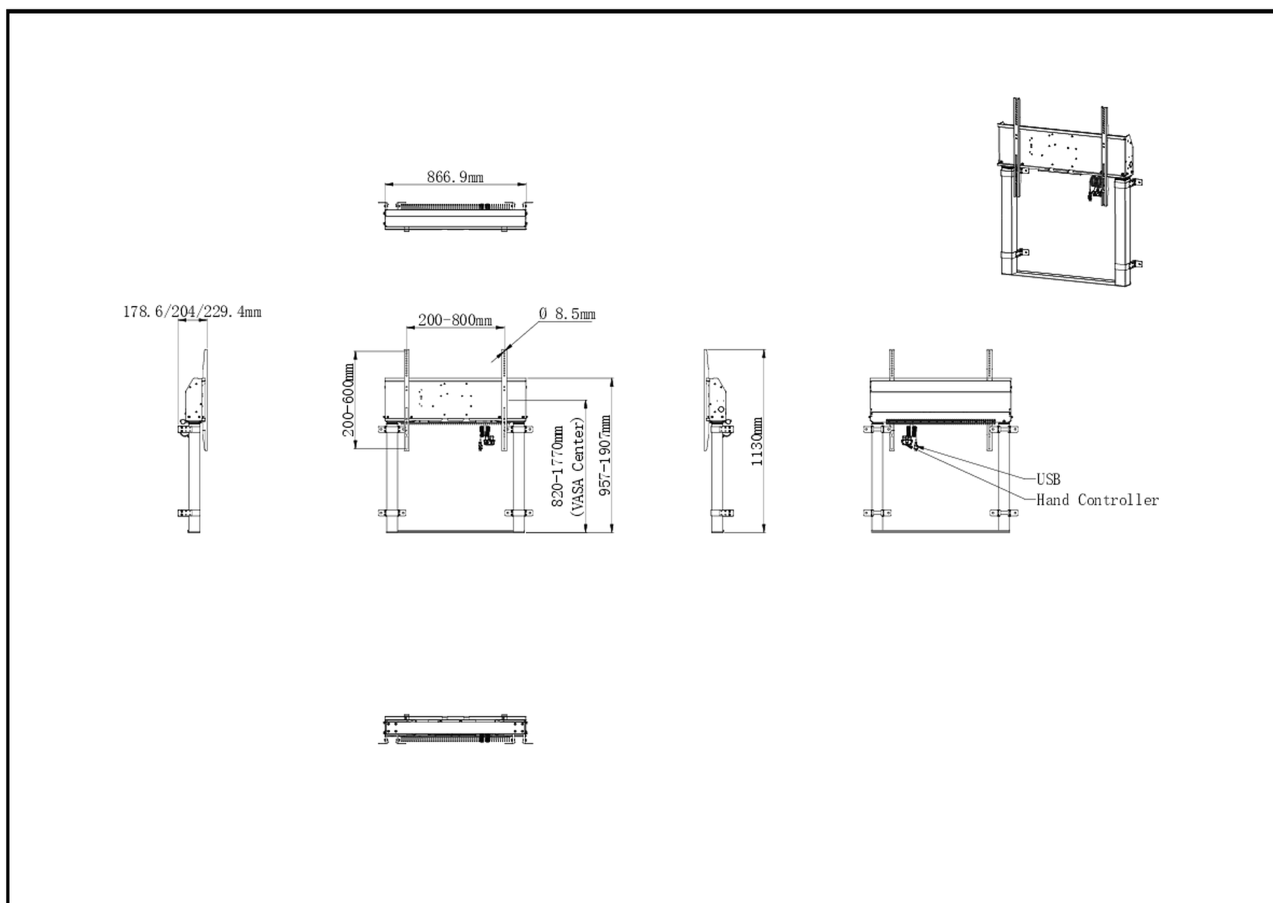

## Single column electric floor lift for monitors up to 98"

This fixed on-floor and wall single-column electric lift stand is a perfect solution for 55"-98" displays. It's suitable with screens up to VESA 800x600mm and up to 120kg. Equipped with an easy mount, based on "pull and release" brackets and a wired remote, it is a perfect solution for displays placed in classrooms or conference rooms.

This column is a perfect match for the iiyama TE12, TE14 and TE18 SERIES iLFDs allowing users to control the height from the screen itself. With the option to save 2 height level pre-sets, different users can quickly adjust the screen position to their needs. The 4-inch muting castor omni directional wheels make it easy and save to move the car around.

### 01 TECHNICAL SPECIFICATION

Type	White, 1.8m
Number of screens	1
Screen size	55" - 105"
Height adjustment	950mm, Centre of the screen is 812 - 1762mm
Max weight capacity	120kg / монитор
VESA maximum	800 x 600mm
Extra	For screens up to 98" (105" needs additional mounting kit - MD-ADAP001), cable management, customized cables (Power, USB, Control pad)

## 02 РАЗМЕР / ВЕС

Размер продукта Ш x В x Г 886.9 x 1770 x 178.6229.4мм

Размер коробки Ш x В x Г 1132 x 182 x 754мм

Вес (без упаковки) 35.4кг

Вес (с упаковкой) 38кг

EAN код 4948570033263