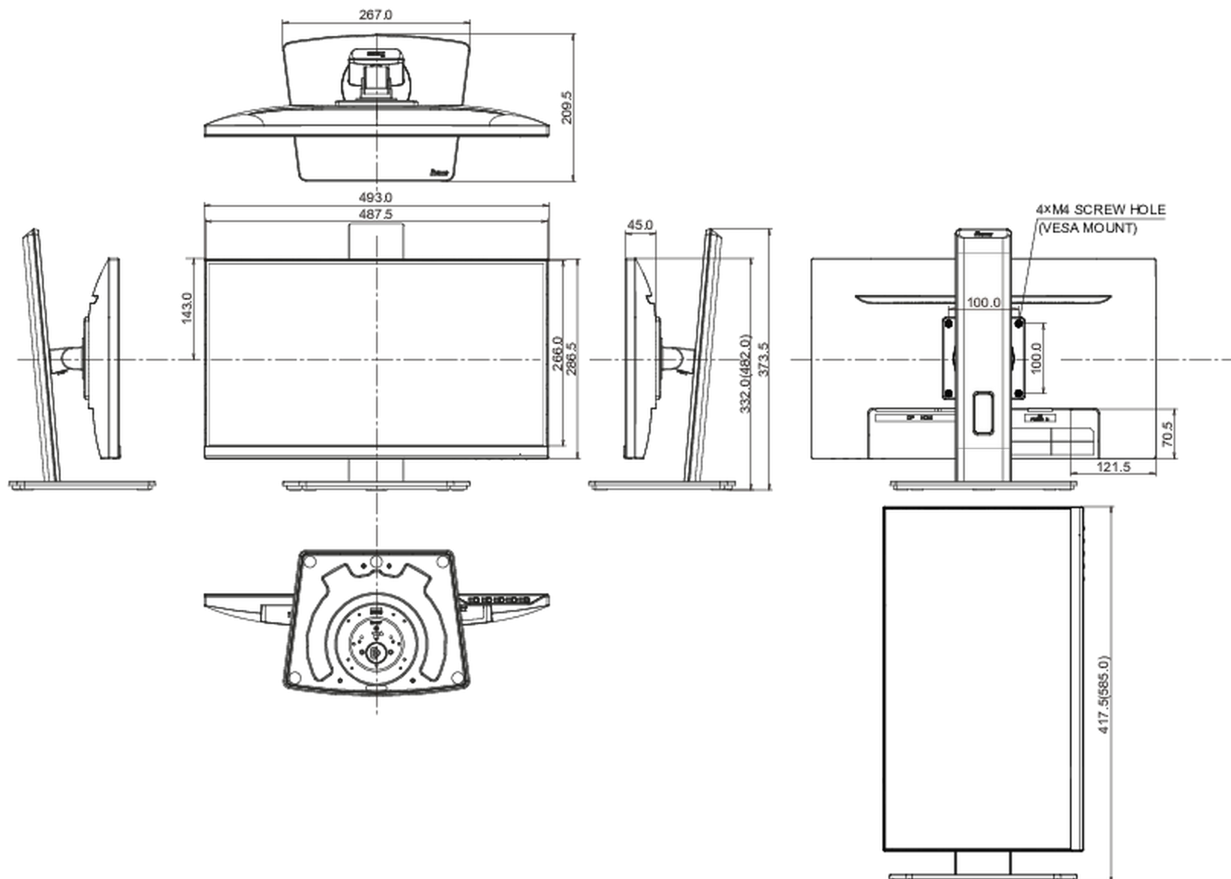

## 04 MECHANICAL

<b>Display position adjustments</b>	height, pivot (rotation), swivel, tilt
<b>Height adjustment</b>	150mm
<b>Rotation (PIVOT function)</b>	90°
<b>Swivel stand</b>	90°; 45° left; 45° right
<b>Tilt angle</b>	23° up; 5° down
<b>VESA mounting</b>	100 x 100mm
<b>Cable management system</b>	yes

## 08 DIMENSIONS / WEIGHT

Product dimensions W x H x D	492 x 328 (478.5) x 209.5mm
Box dimensions W x H x D	620 x 395 x 126mm
Weight (without box)	3.9kg
Weight (with box)	5.3kg
EAN code	4948570124237

*All trademarks and registered trademarks acknowledged. E & O E. Specification subject to change without notice. All LCD's comply with ISO-9241-307:2008 in connection with pixel defects.*