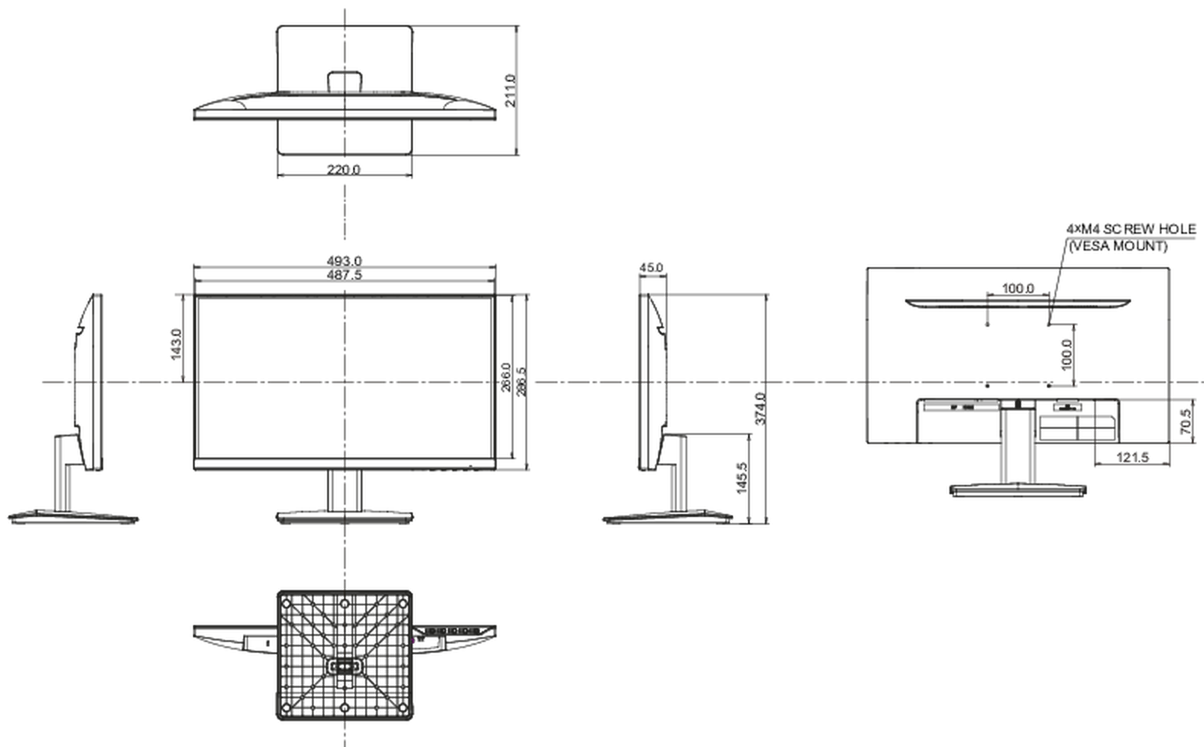

Other

quick start guide, safety guide

06 POWER MANAGEMENT

Power supply unit

internal

Power supply

AC 100 - 240V, 50/60Hz

Power usage

17W typical, 0.5W stand by, 0.3W off mode

07 SUSTAINABILITY

Regulations

TCO Certified, CE, TÜV-Bauart, EAC, RoHS support, ErP, WEEE, REACH, UKCA

Energy efficiency class (Regulation (EU) 2017/1369)

E

REACH SVHC

above 0.1%: Lead

08 DIMENSIONS / WEIGHT

Product dimensions W x H x D

492 x 359 x 178mm

Box dimensions W x H x D

564 x 380 x 122mm

Weight (without box)

2.6kg

Weight (with box)

3.6kg

EAN code

4948570124244

All trademarks and registered trademarks acknowledged. E & O E. Specification subject to change without notice. All LCD's comply with ISO-9241-307:2008 in connection with pixel defects.