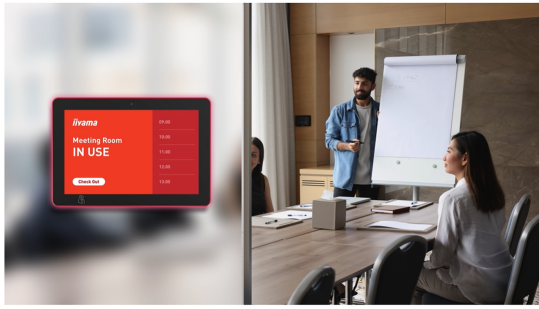

**TOUCHSCREENS****10.1" PCAP 10pt touch screen  
with Android, Power over  
Ethernet Technology, NFC/RFID  
reader and a RGB led bar**

The ProLite TW1025LASC-B1PNR touch panel PC is a perfect choice for high-use environments such as booking rooms, information desks or other corporate and hospitality applications. The Optical Bonded Projective Capacitive (PCAP) 10-point touch technology ensures a seamless and accurate touch response and a lower light reflection, in addition, the display is protected against humidity and potential moisture development. Thanks to the pre-installed Android 12 operating system, it is possible to easily customize the monitor by installing applications directly to it. The Power over Ethernet technology (POE) allows to provide both data connection and power by a single cable, simplifying all installations.

Thanks to the NFC/RFID reader, the touch panel PC allows to communicate wirelessly with enabled devices or tags within close proximity and the RGB Led bar will clearly and intuitively indicate the availability status of the room. Together with the built-in 5 megapixel camera, microphone and speakers it offers limitless, interactive installation possibilities.

## RGB Led bar

The RGB Led bar will clearly and intuitively indicate the room's availability status and can display a wide range of colors.