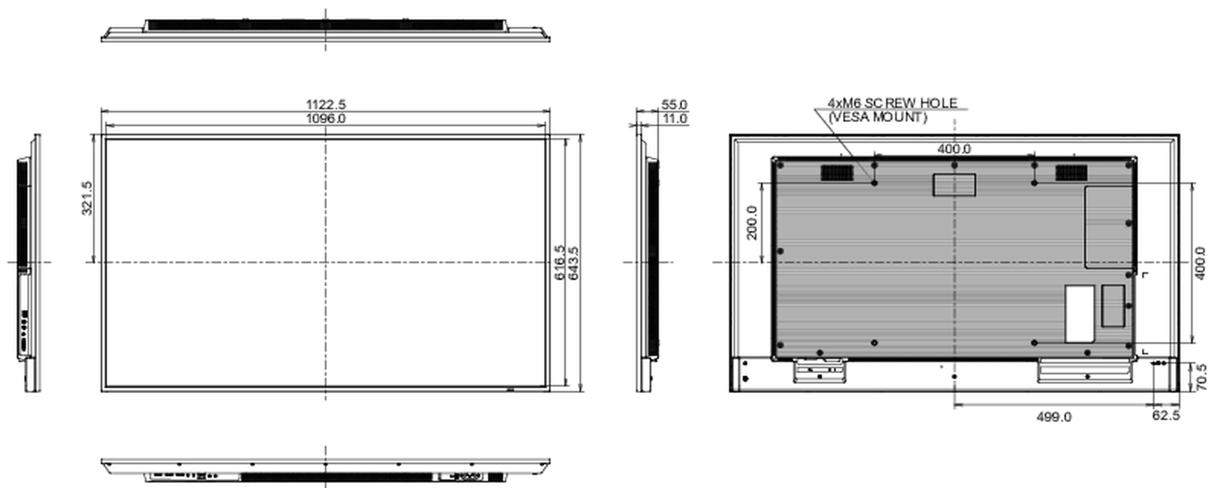

## 09 DIMENSIONS / WEIGHT

<b>Product dimensions W x H x D</b>	1122.5 x 643.5 x 55mm
<b>Box dimensions W x H x D</b>	1261 x 761 x 132mm
<b>Weight (without box)</b>	11.1kg
<b>EAN code</b>	4948570123537

All trademarks and registered trademarks acknowledged. E & O E. Specification subject to change without notice. All LCD's comply with ISO-9241-307:2008 in connection with pixel defects.