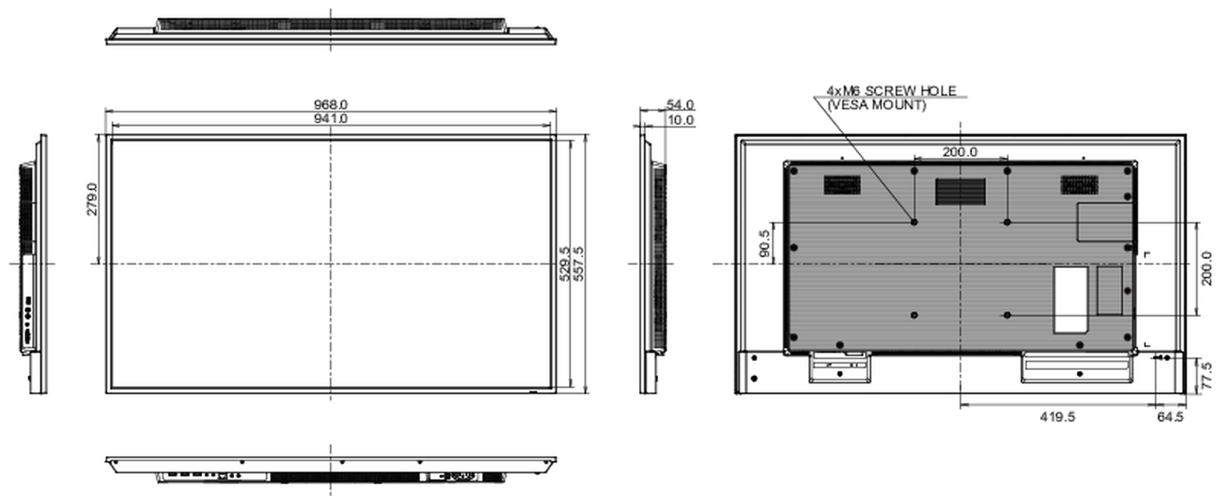

08 SUSTAINABILITY

Regulations	CB, CE, TÜV-Bauart, EAC, RoHS support, ErP, WEEE, REACH
Energy efficiency class (Regulation (EU) 2017/1369)	G
REACH SVHC	above 0.1%: Lead

09 DIMENSIONS / WEIGHT

Product dimensions W x H x D	968 x 557.5 x 54mm
Box dimensions W x H x D	1075 x 683 x 127mm
Weight (without box)	8.4kg
EAN code	4948570123513